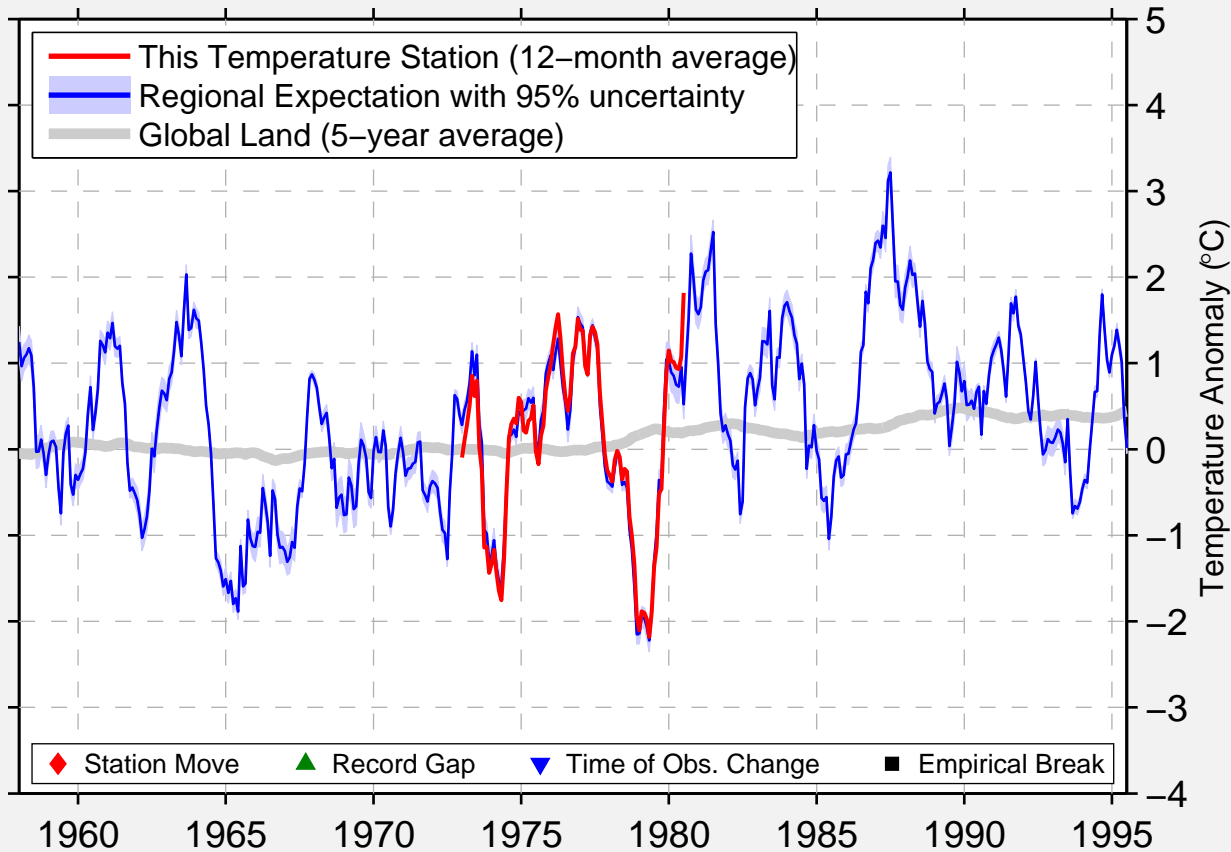

CAYER

51.250 N, 99.080 W (Canada)

Data Quality Controlled and Aligned at Breakpoints

Berkeley Earth