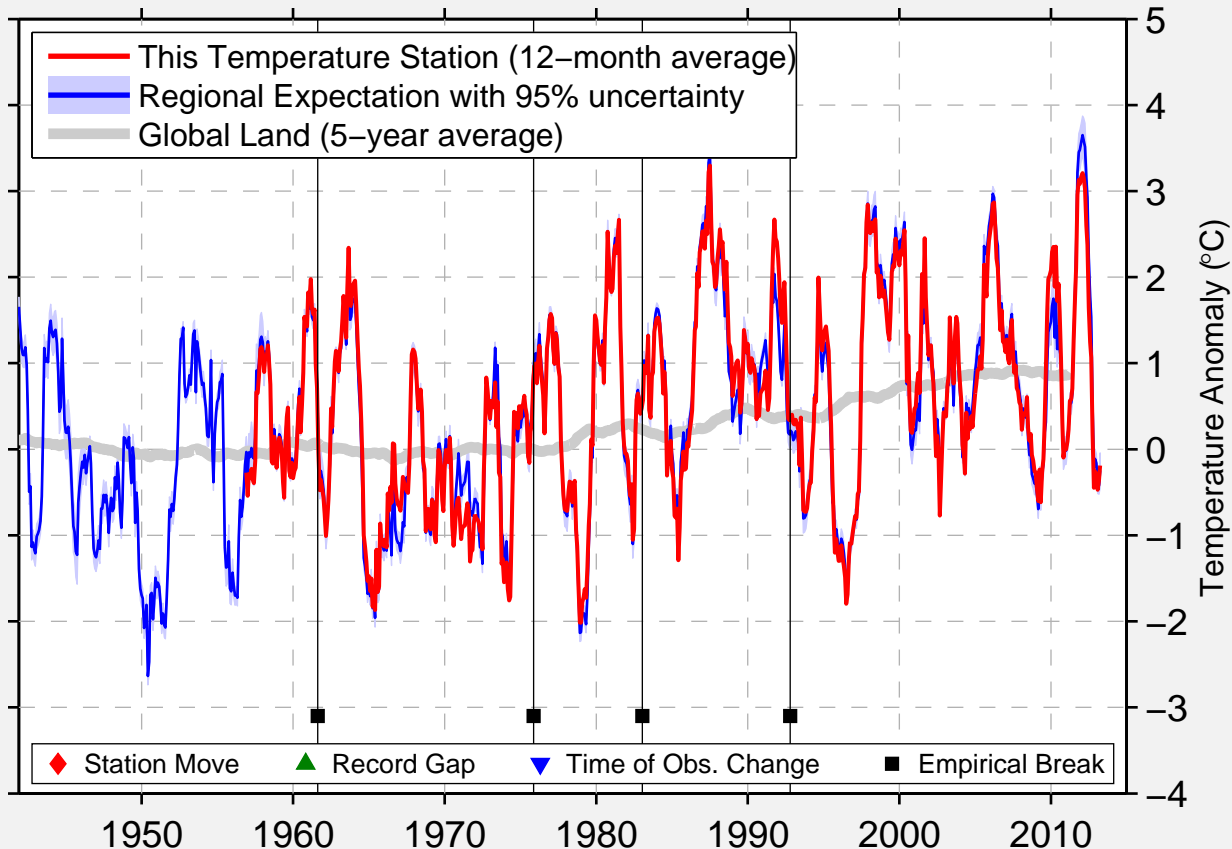

KELLIHER

51.250 N, 103.750 W (Canada)

Data Quality Controlled and Aligned at Breakpoints

Berkeley Earth