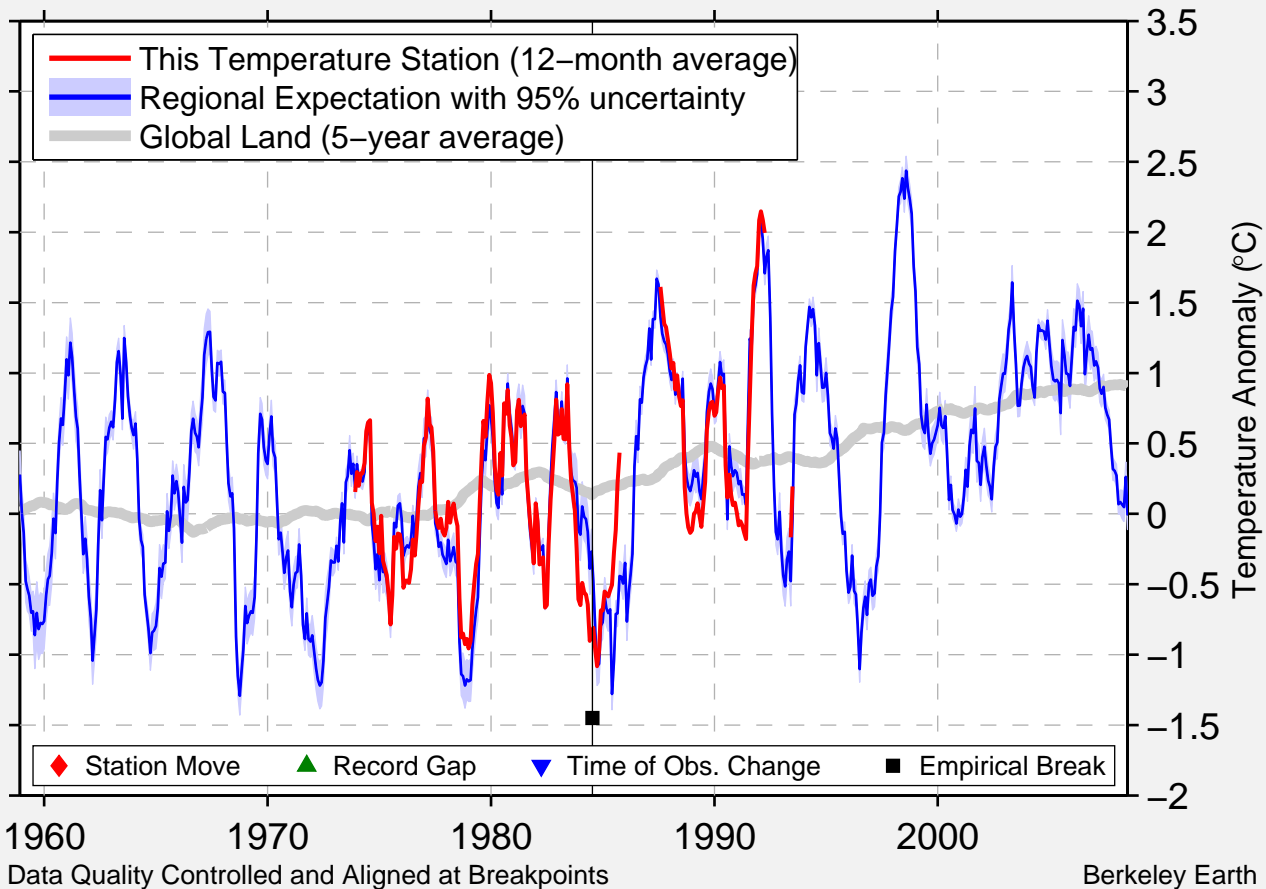

SEYMOUR ARM, BC

51.250 N, 118.950 W (Canada)

Data Quality Controlled and Aligned at Breakpoints

Berkeley Earth