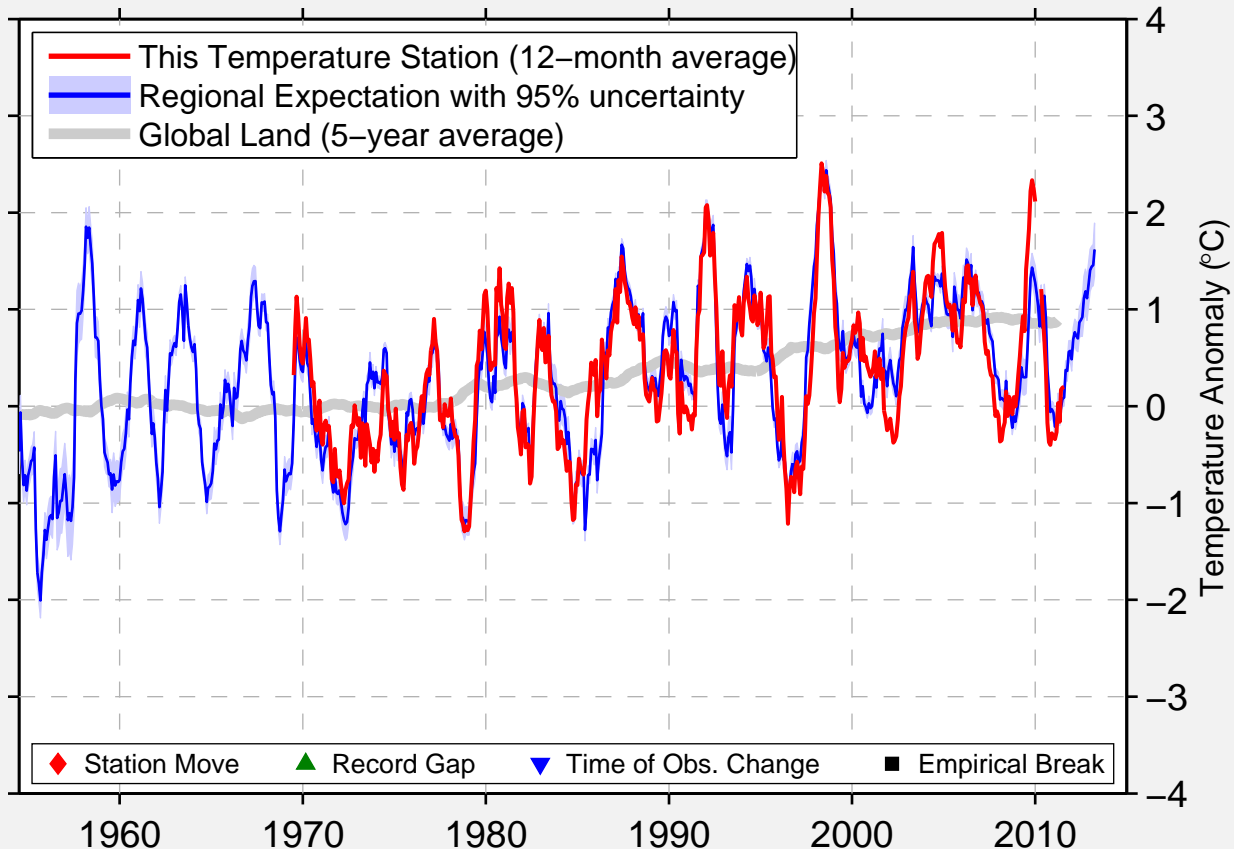

# GLACIER NP MT FIDELITY

51.230 N, 117.720 W (Canada)

Data Quality Controlled and Aligned at Breakpoints

Berkeley Earth