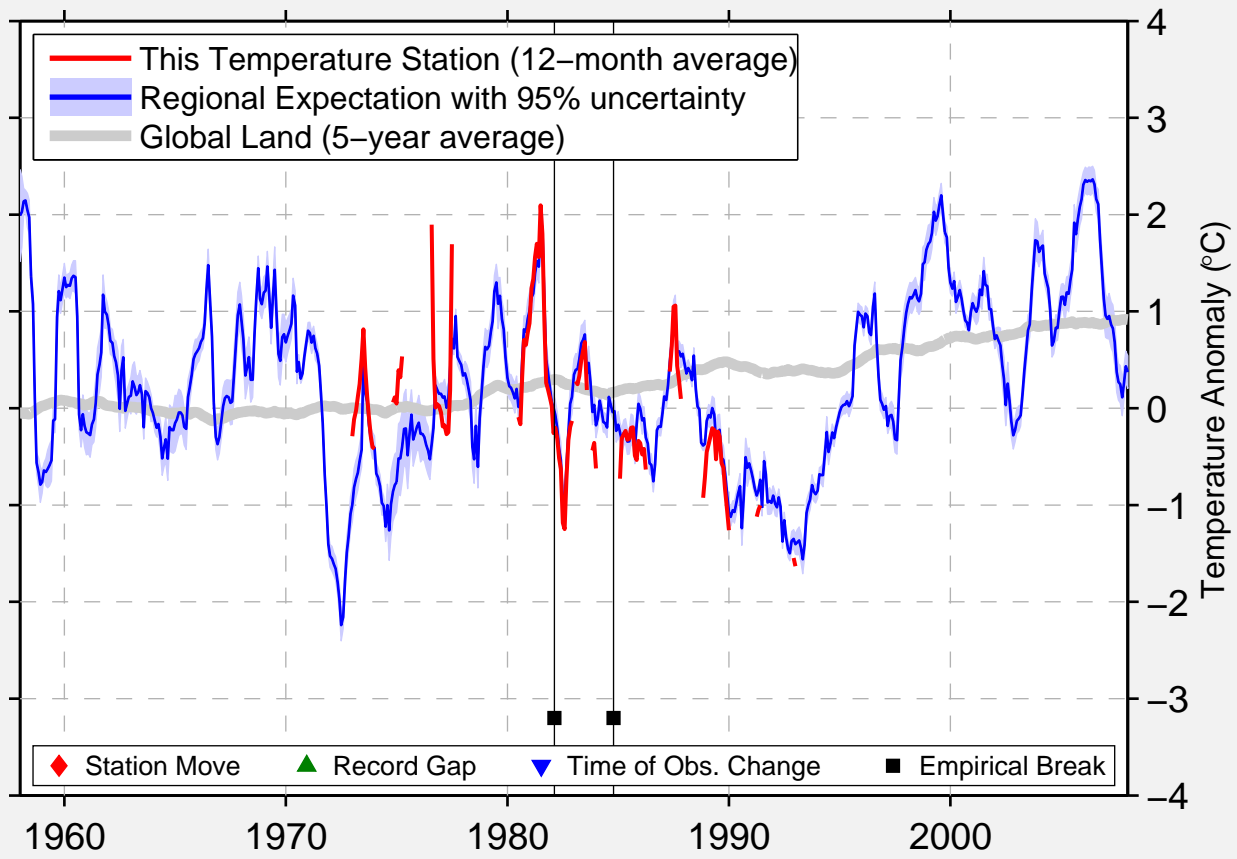

RIVIERE ST AUGUSTIN

51.220 N, 58.630 W (Canada)

Data Quality Controlled and Aligned at Breakpoints

Berkeley Earth