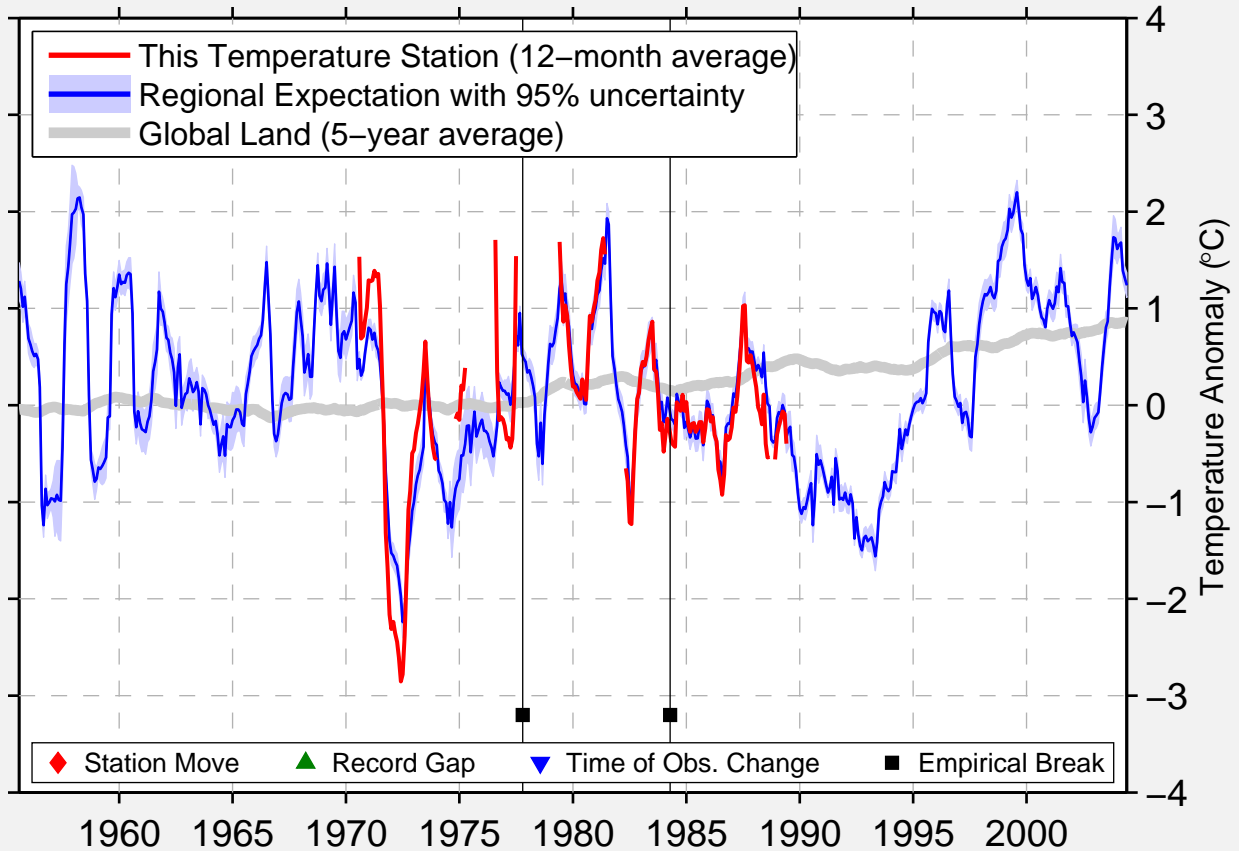

# RIVIERE ST AUGUSTIN,QU

51.220 N, 58.630 W (Canada)

Data Quality Controlled and Aligned at Breakpoints

Berkeley Earth