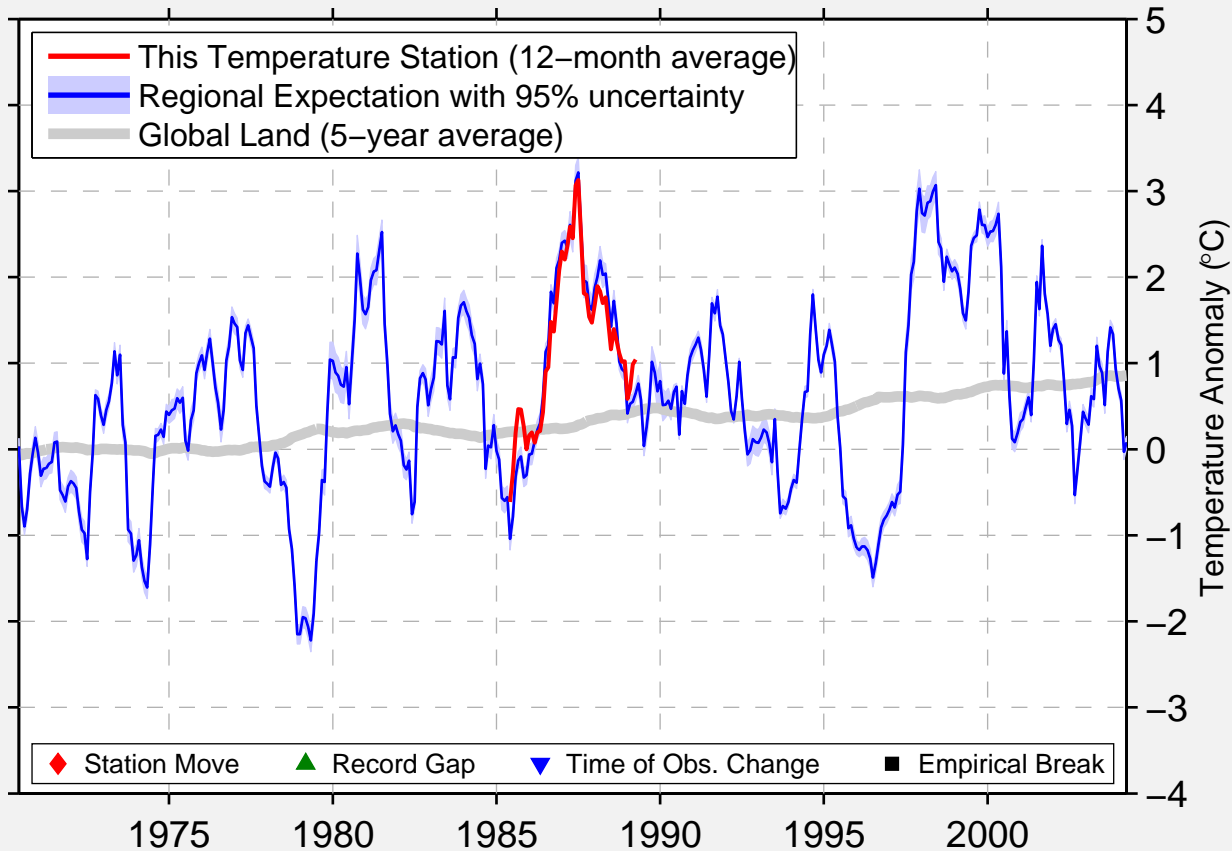

# LAKE DAUPHIN

51.200 N, 99.550 W (Canada)

Data Quality Controlled and Aligned at Breakpoints

Berkeley Earth