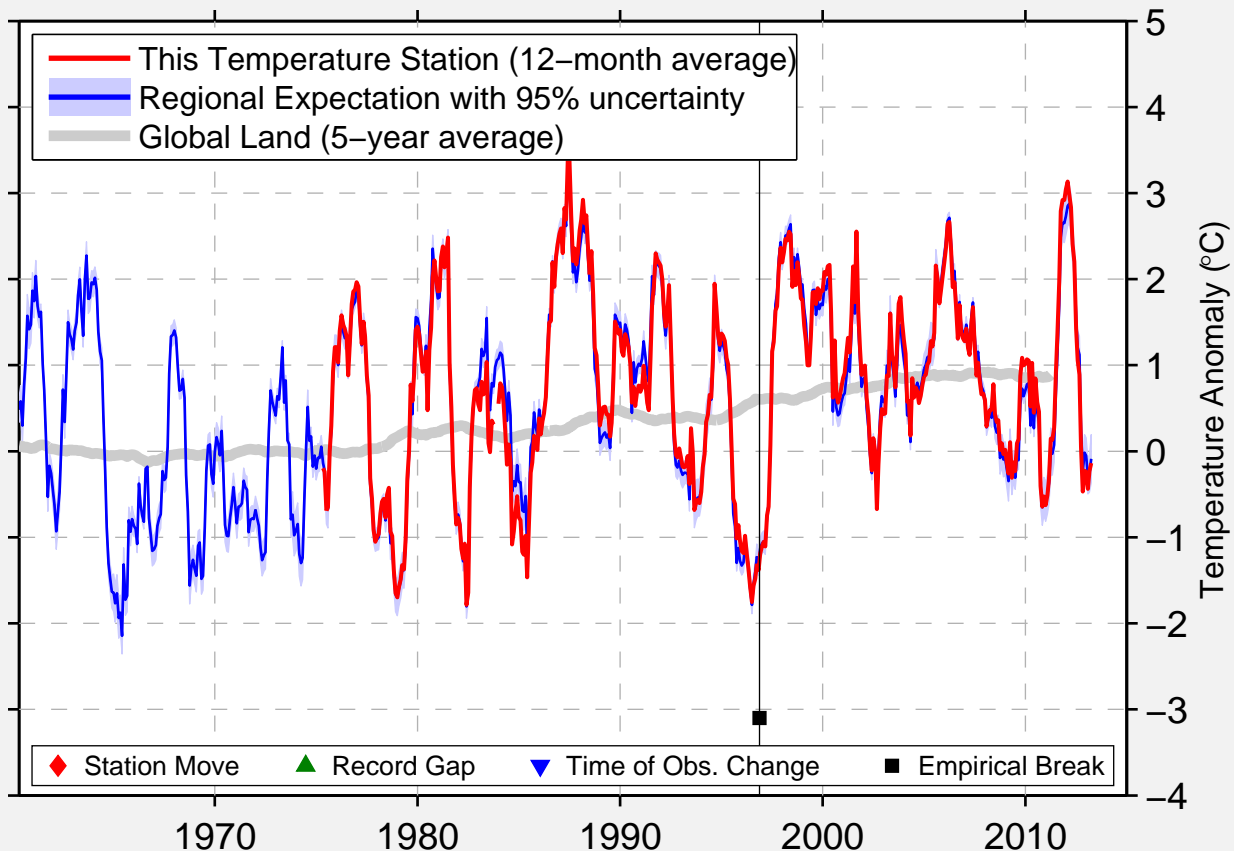

# ROCK POINT

51.150 N, 107.270 W (Canada)

Data Quality Controlled and Aligned at Breakpoints

Berkeley Earth