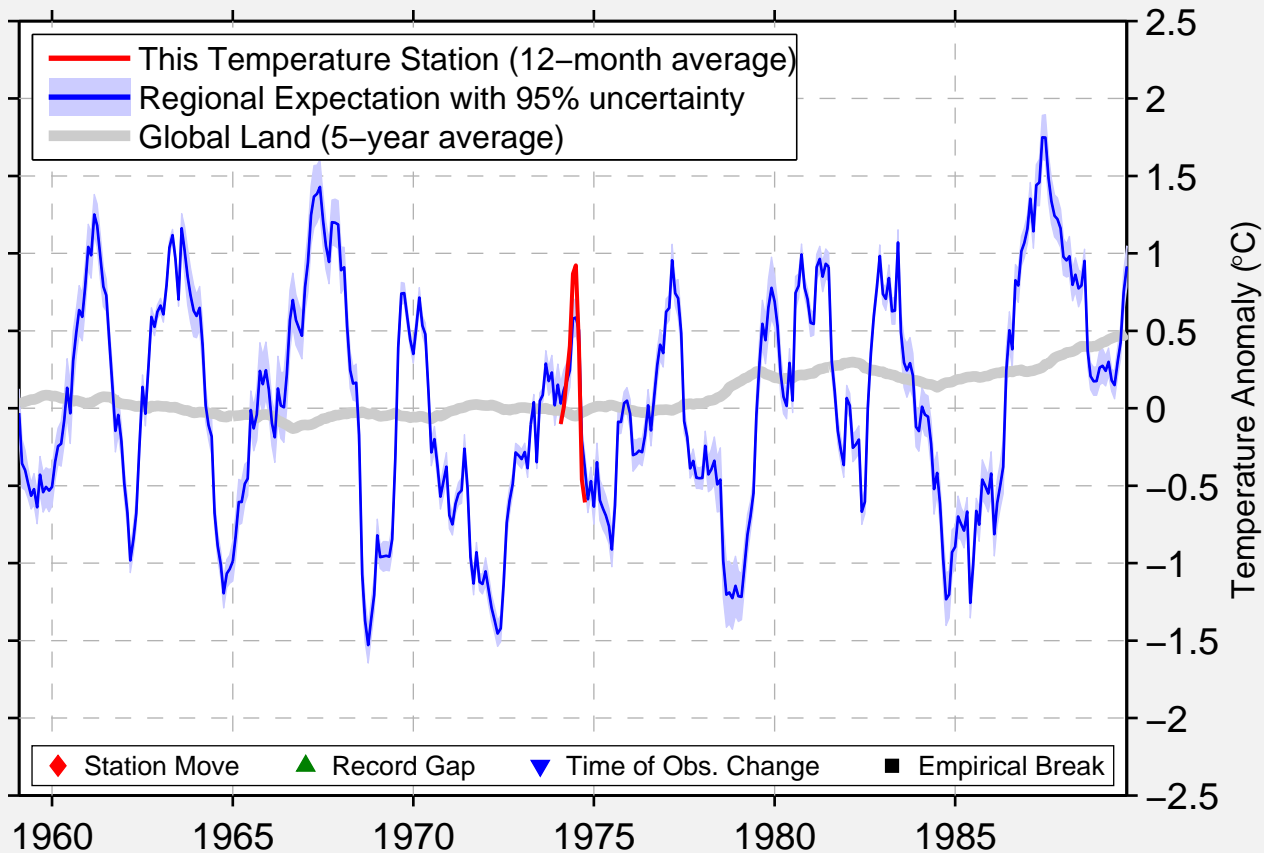

CAPE MUDGE (LGT-H)

51.150 N, 121.500 W (Canada)

Data Quality Controlled and Aligned at Breakpoints

Berkeley Earth