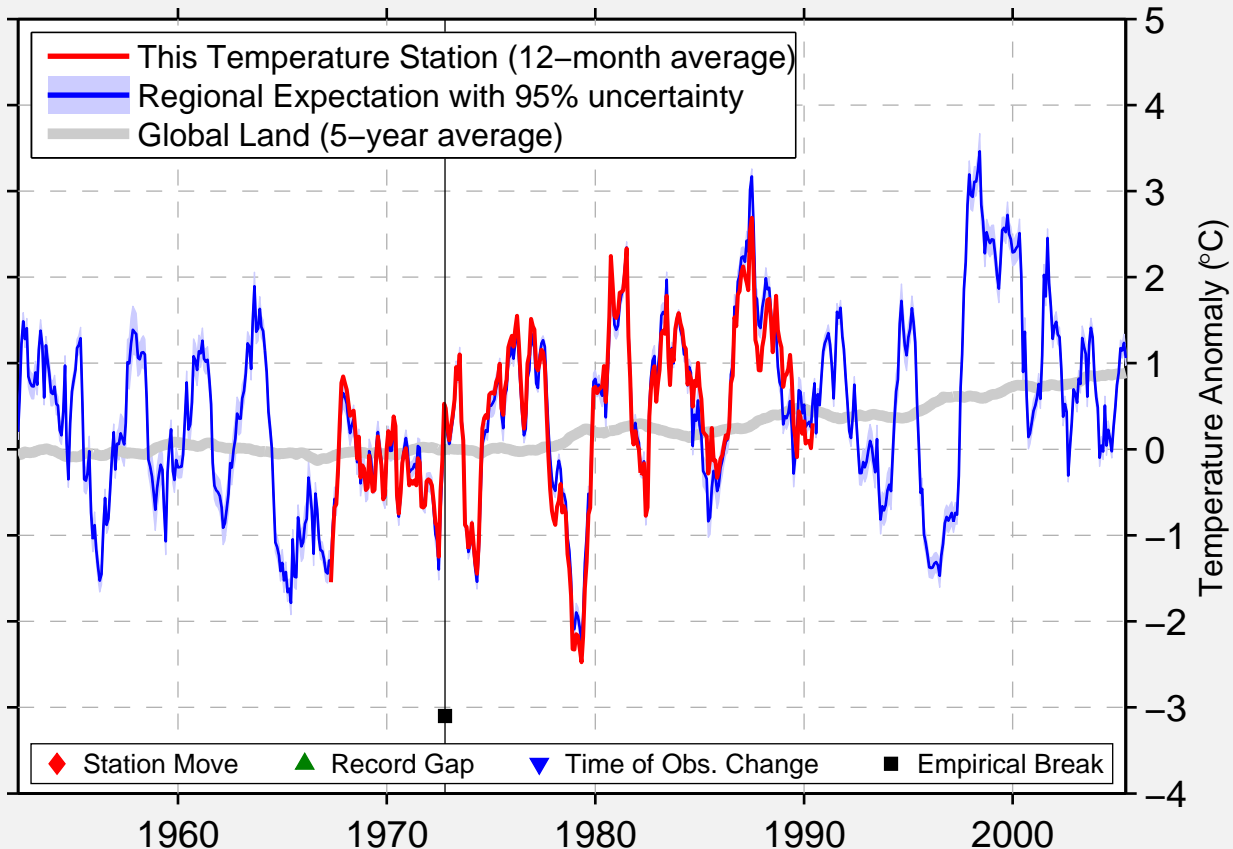

ASHERN

51.130 N, 98.370 W (Canada)

Data Quality Controlled and Aligned at Breakpoints

Berkeley Earth