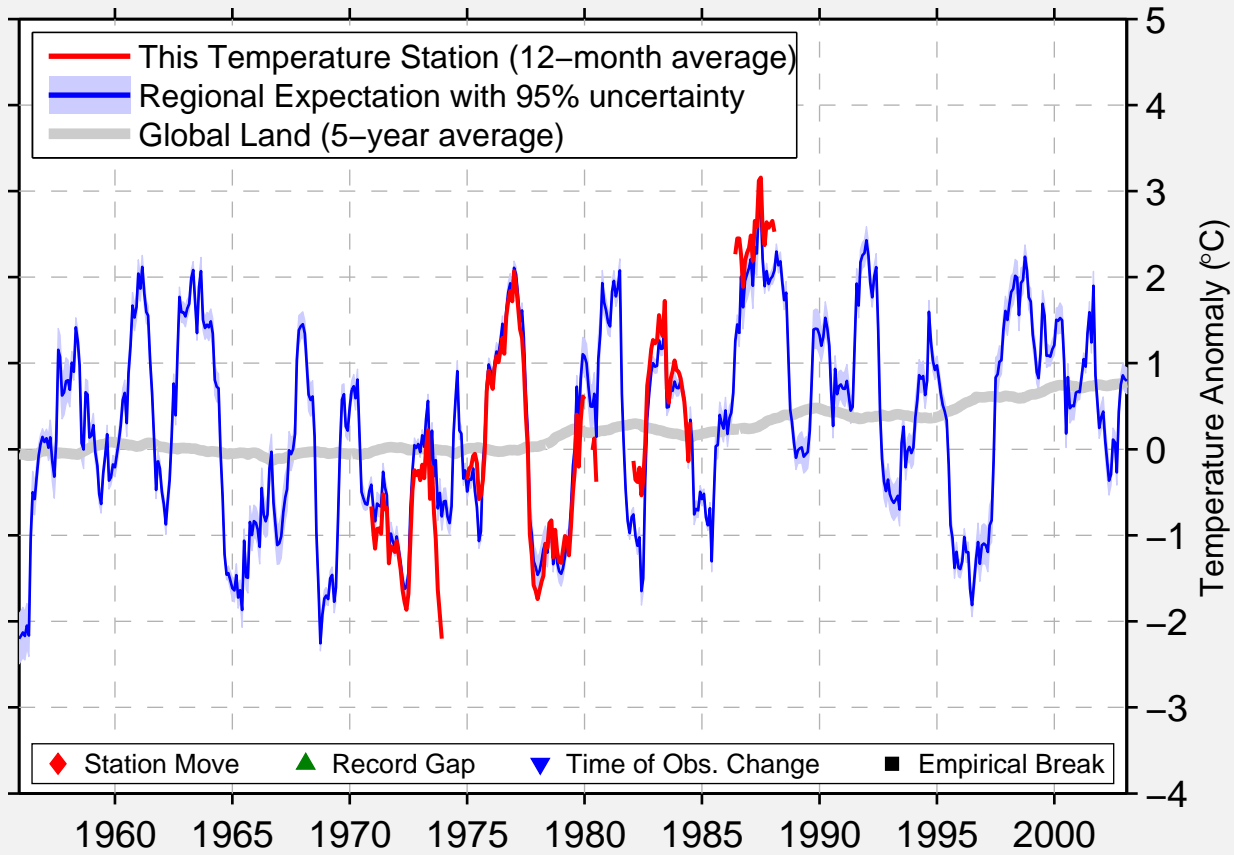

STRATHMORE EAST

51.100 N, 113.220 W (Canada)

Data Quality Controlled and Aligned at Breakpoints

Berkeley Earth