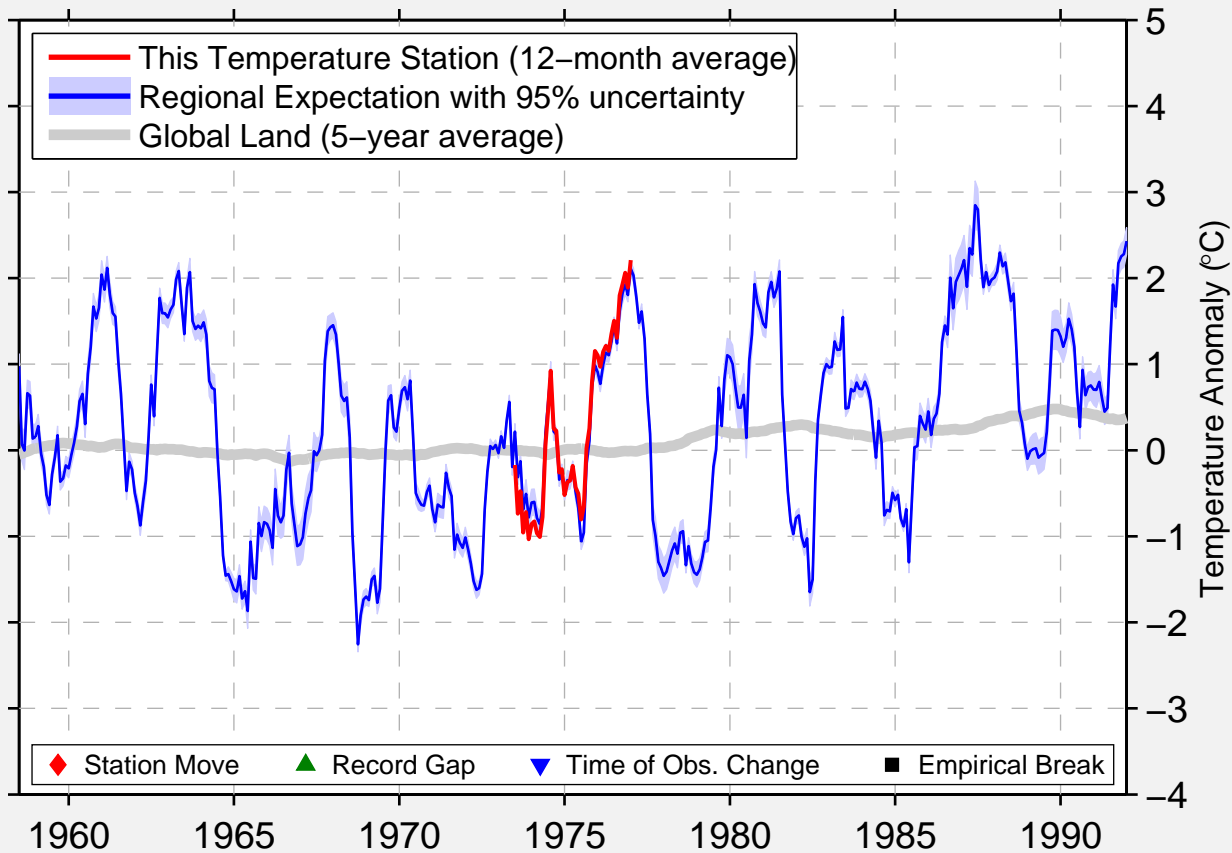

# CALGARY INTNL ARPT

51.100 N, 114.017 W (Canada)

Data Quality Controlled and Aligned at Breakpoints

Berkeley Earth