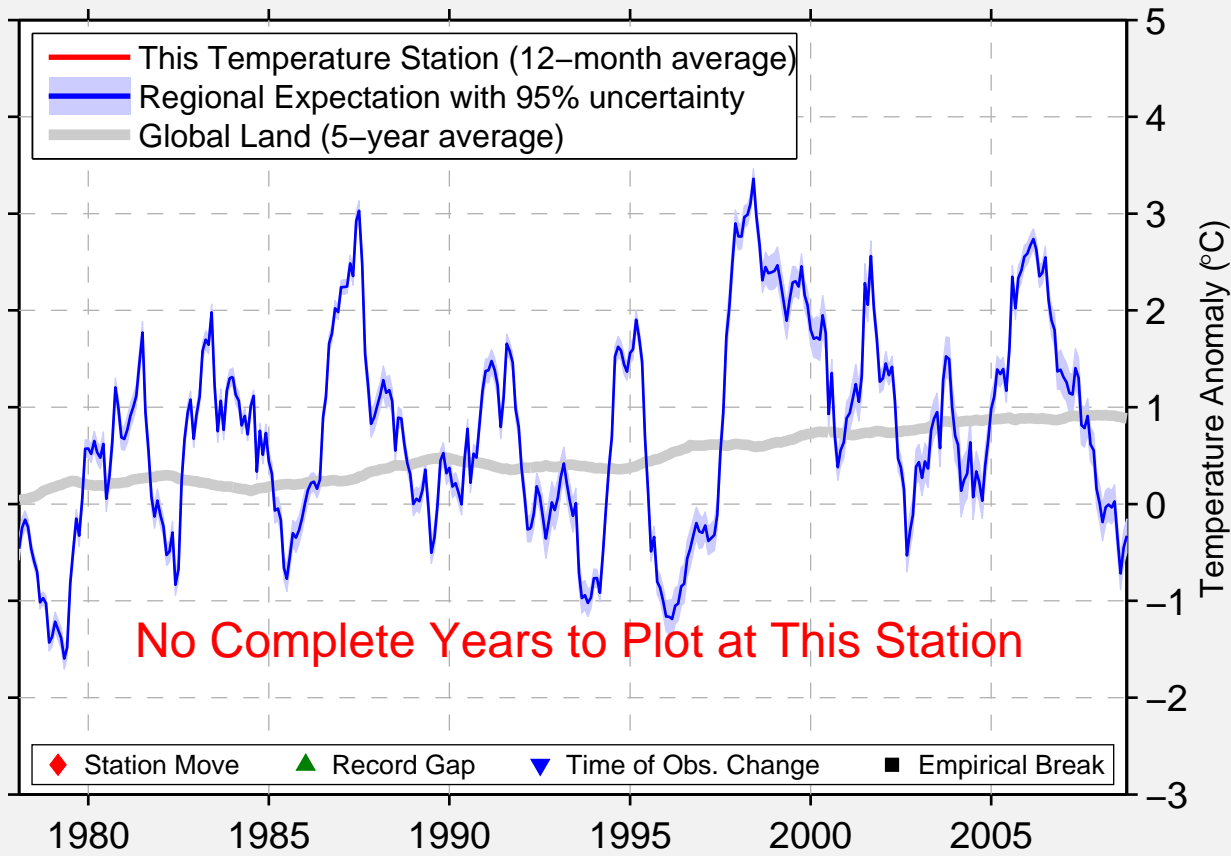

RED LAKE(AUT)

51.083 N, 93.800 W (Canada)

No Complete Years to Plot at This Station