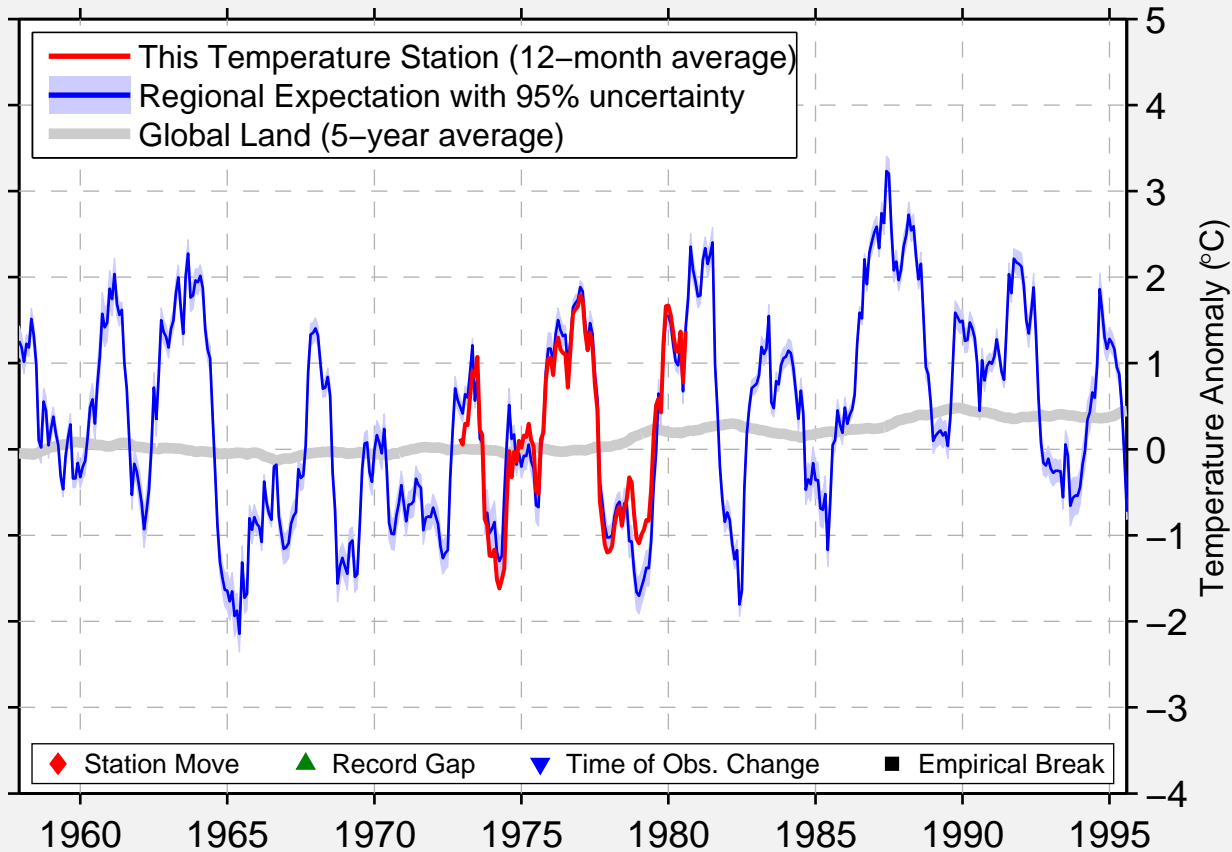

BIRSAY

51.080 N, 106.970 W (Canada)

Data Quality Controlled and Aligned at Breakpoints

Berkeley Earth