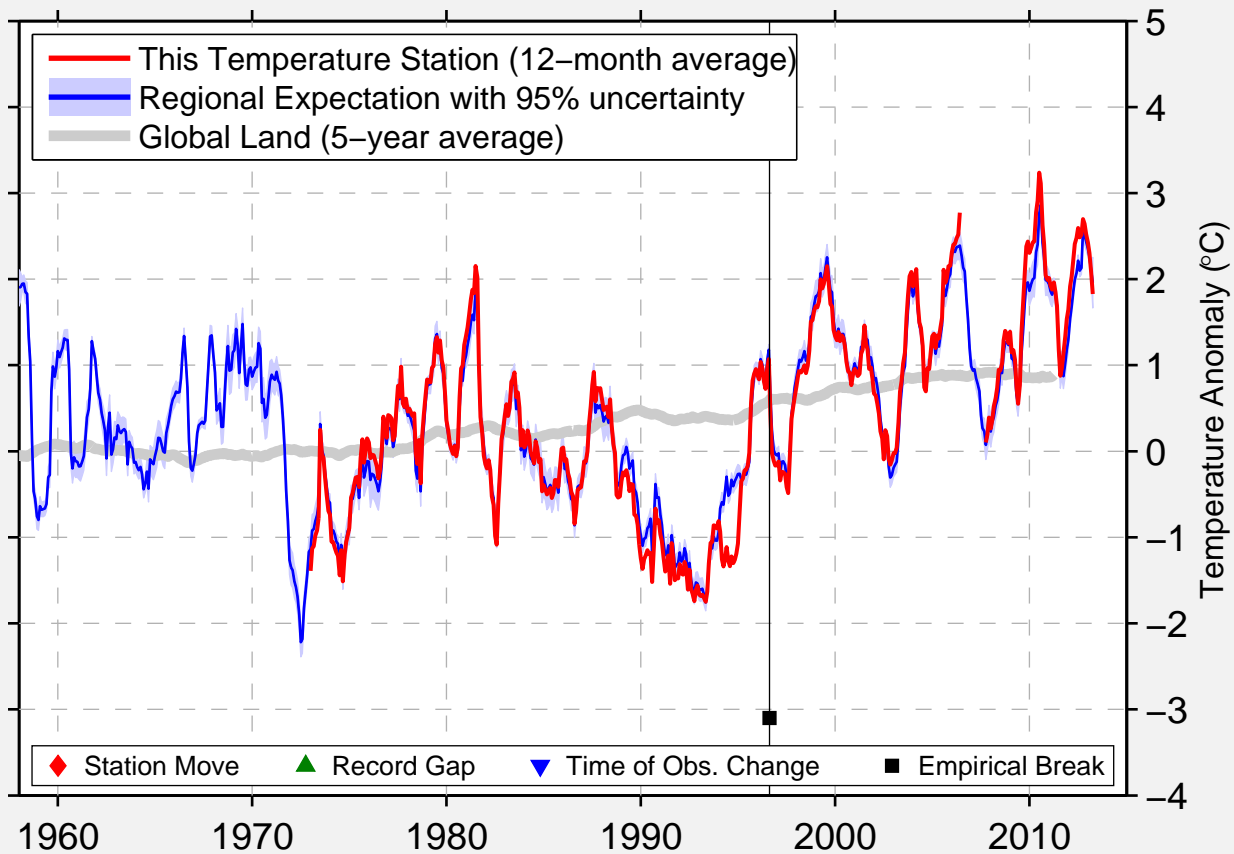

# PLUM POINT,NF

51.070 N, 56.880 W (Canada)

Data Quality Controlled and Aligned at Breakpoints

Berkeley Earth