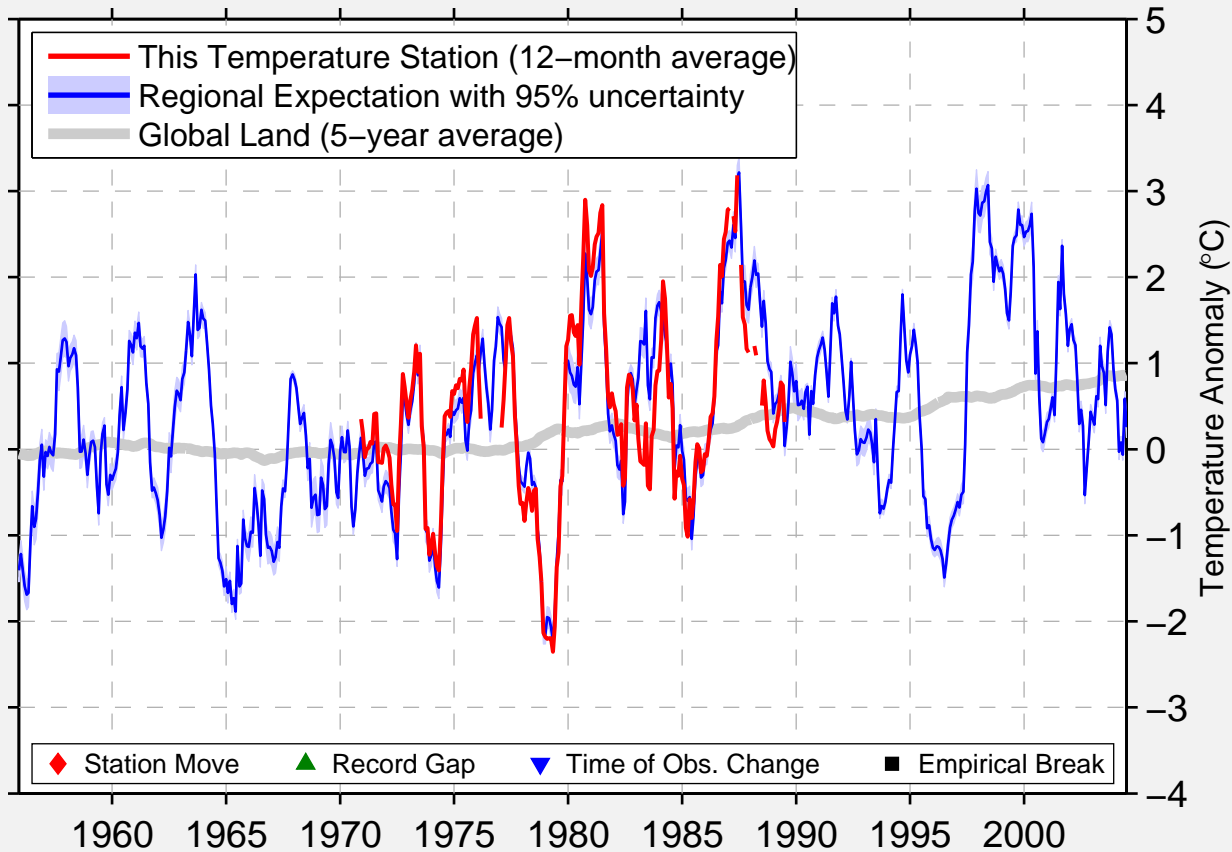

OCHRE RIVER, MA

51.070 N, 99.780 W (Canada)

Data Quality Controlled and Aligned at Breakpoints

Berkeley Earth