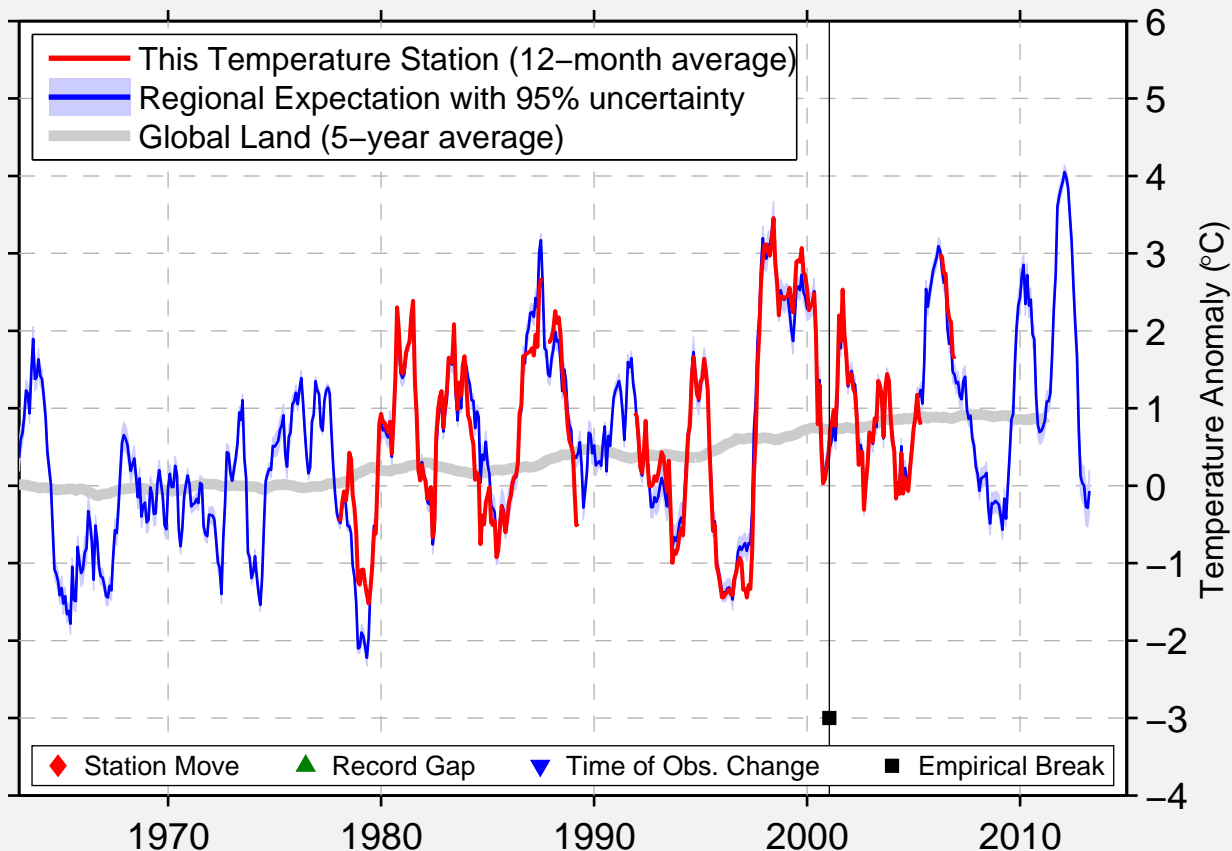

# FISHER BRANCH SOUTH

51.050 N, 97.520 W (Canada)

Data Quality Controlled and Aligned at Breakpoints

Berkeley Earth