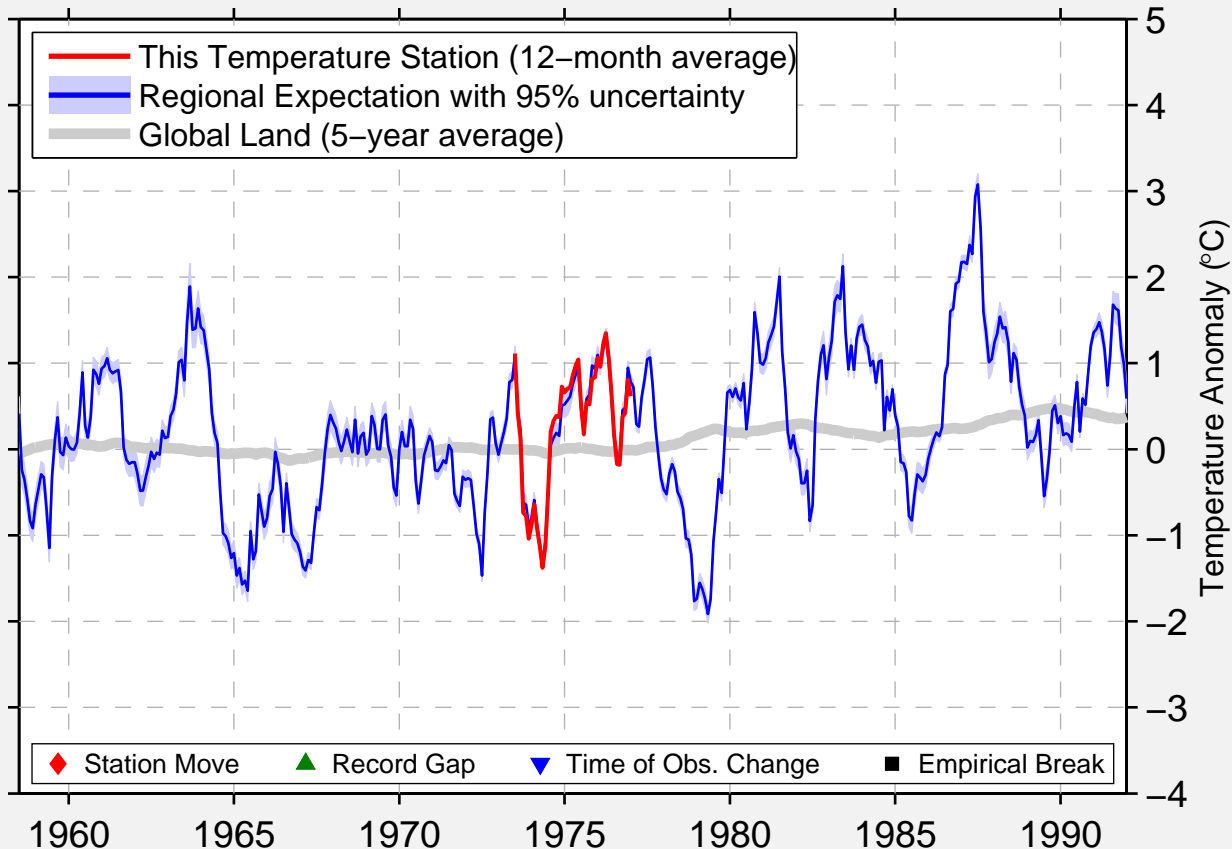

BACHELORS IL (AUT)

51.033 N, 95.667 W (Canada)

Data Quality Controlled and Aligned at Breakpoints

Berkeley Earth