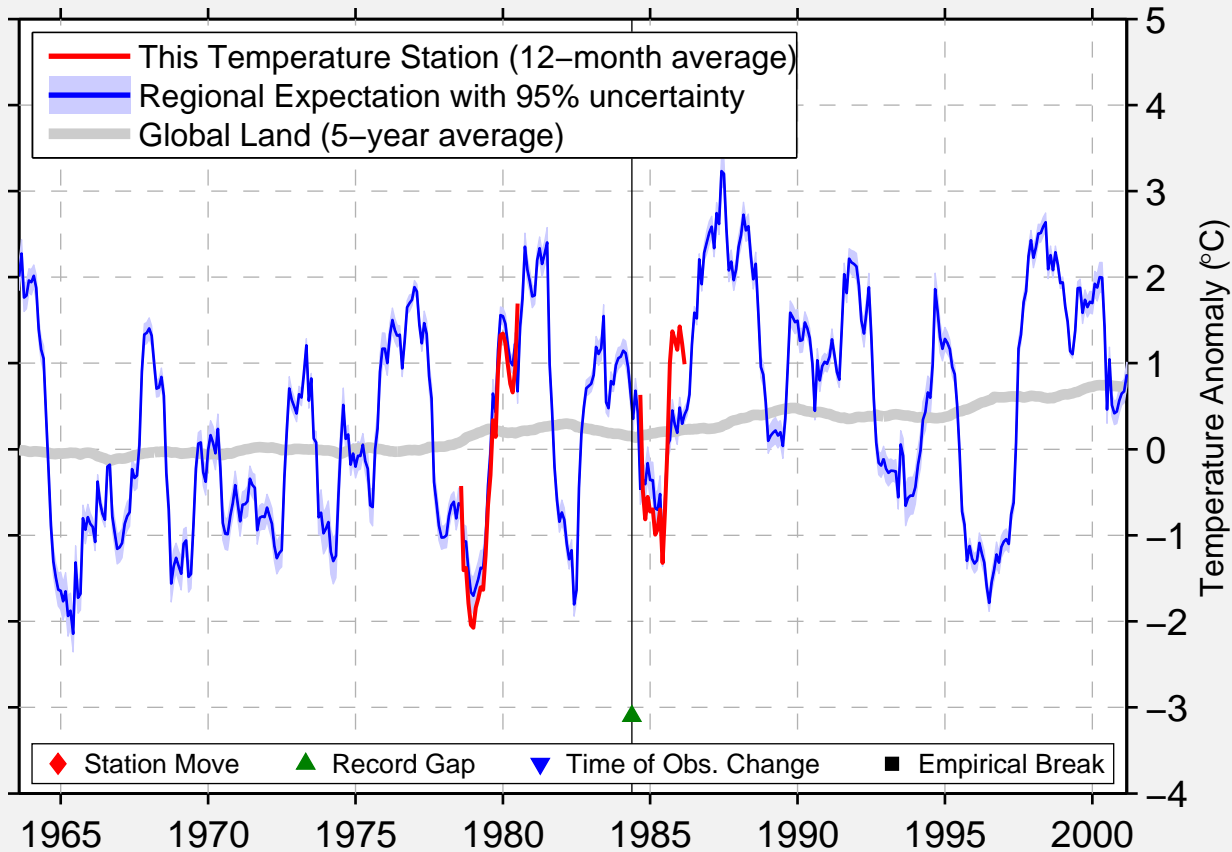

# SANCTUARY

51.030 N, 108.050 W (Canada)

◆ Station Move    ▲ Record Gap    ▼ Time of Obs. Change    ■ Empirical Break

Data Quality Controlled and Aligned at Breakpoints

Berkeley Earth