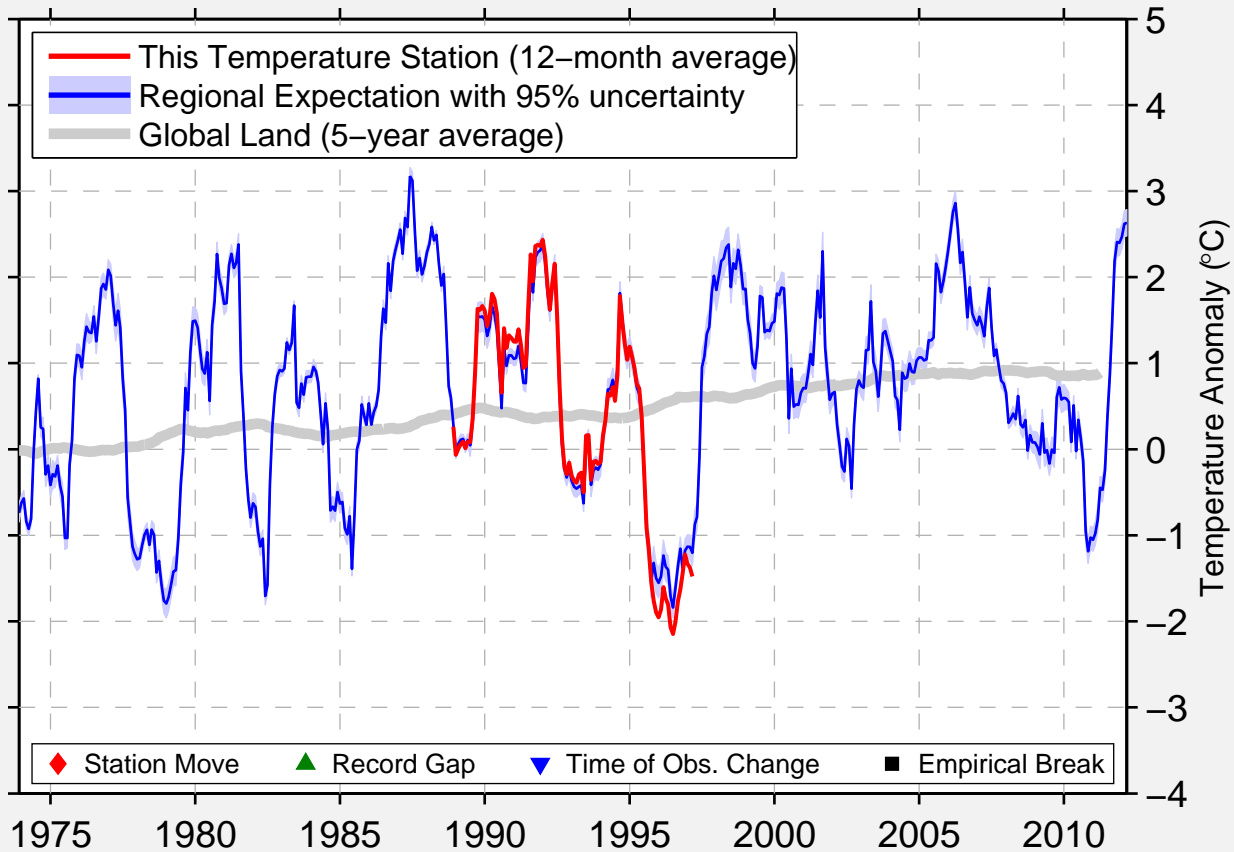

ACADIA VALLEY VANDYNE

51.030 N, 110.300 W (Canada)

Data Quality Controlled and Aligned at Breakpoints

Berkeley Earth