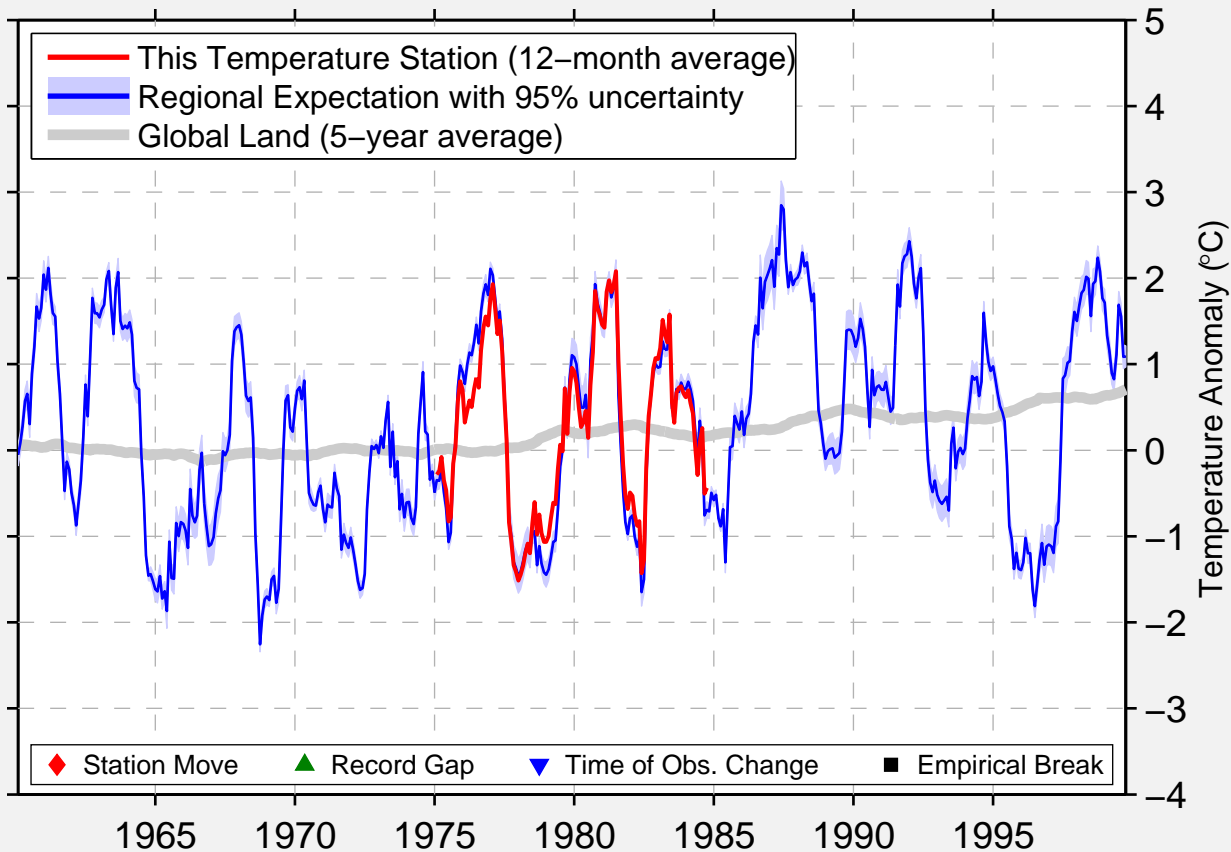

CHESTERMERE LAKE SOUTH

51.030 N, 113.780 W (Canada)

Data Quality Controlled and Aligned at Breakpoints

Berkeley Earth