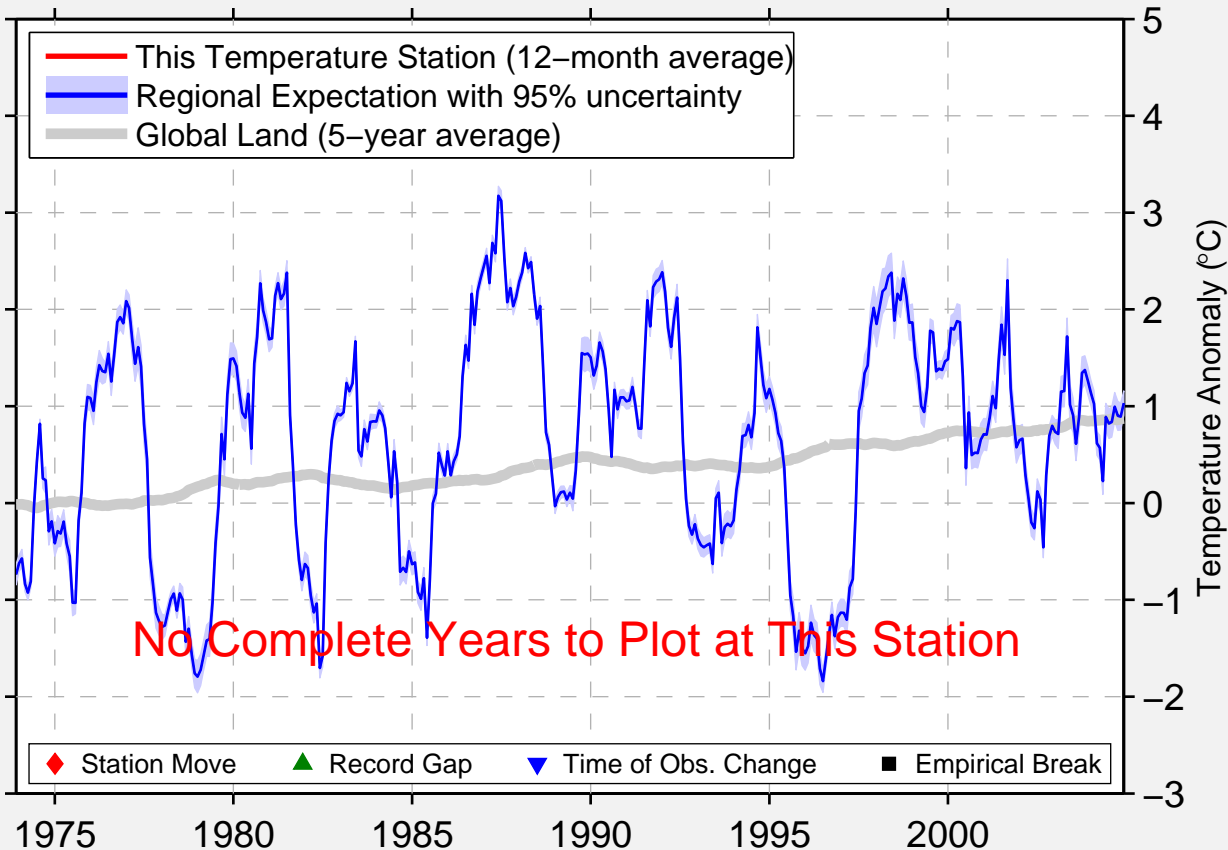

# BERRY CREEK

51.020 N, 111.030 W (Canada)

No Complete Years to Plot at This Station

◆ Station Move    ▲ Record Gap    ▼ Time of Obs. Change    ■ Empirical Break