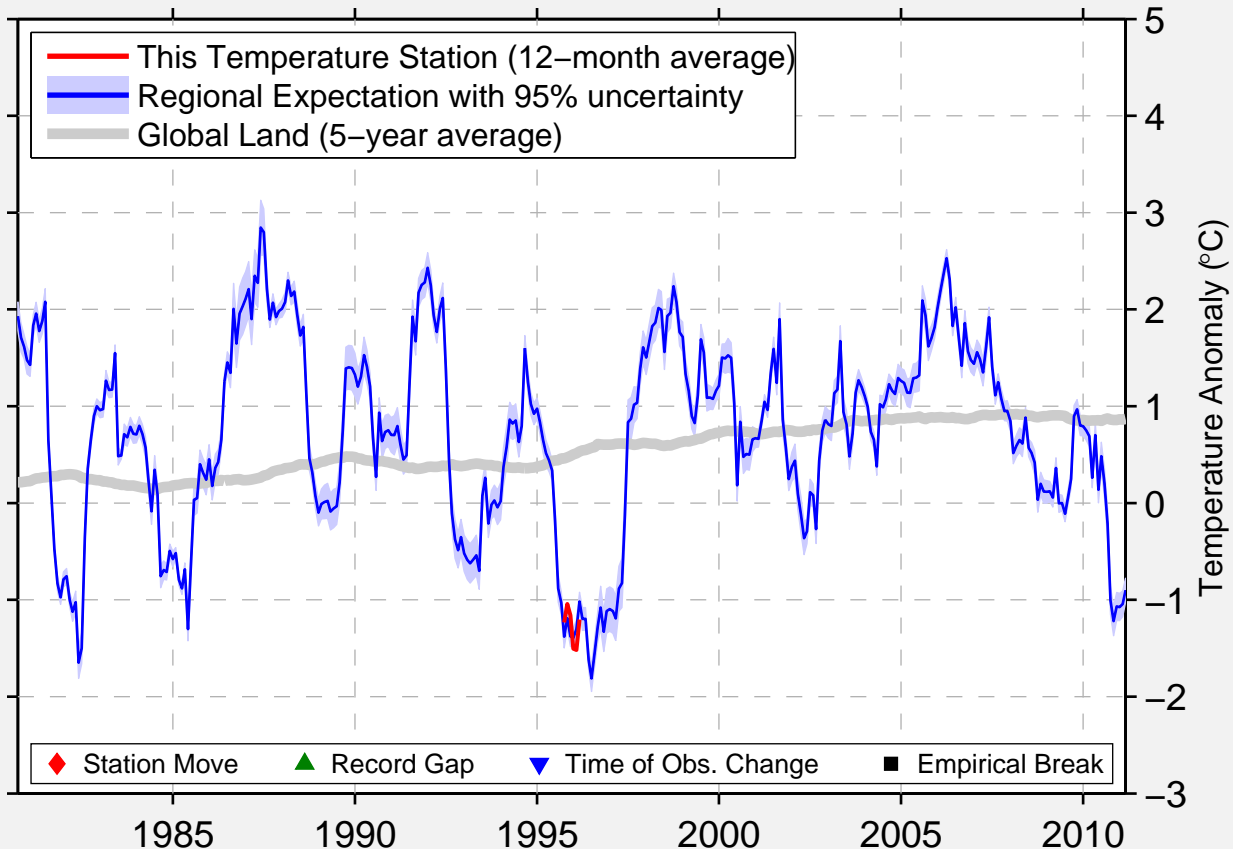

# CESSFORD

51.020 N, 111.550 W (Canada)

Data Quality Controlled and Aligned at Breakpoints

Berkeley Earth