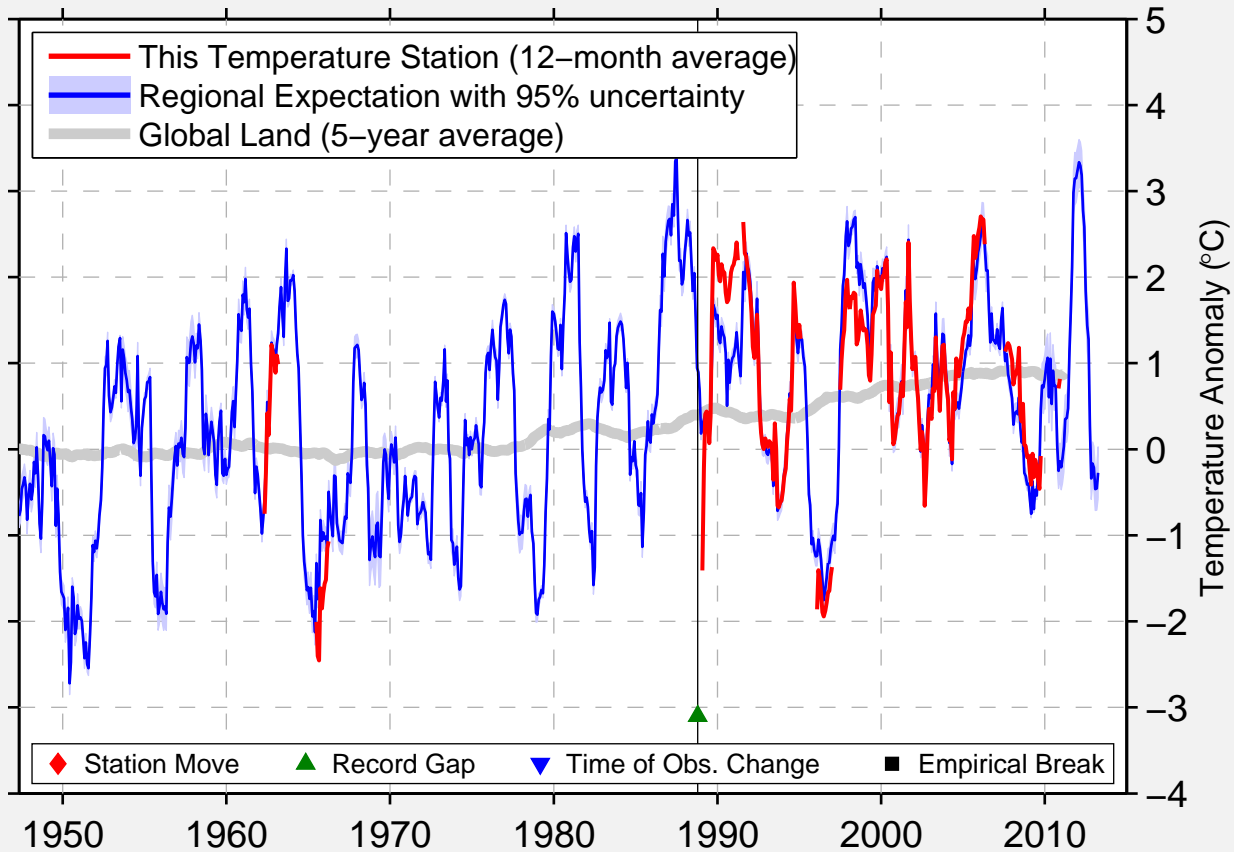

HOLDFAST

51.000 N, 105.520 W (Canada)

Data Quality Controlled and Aligned at Breakpoints

Berkeley Earth