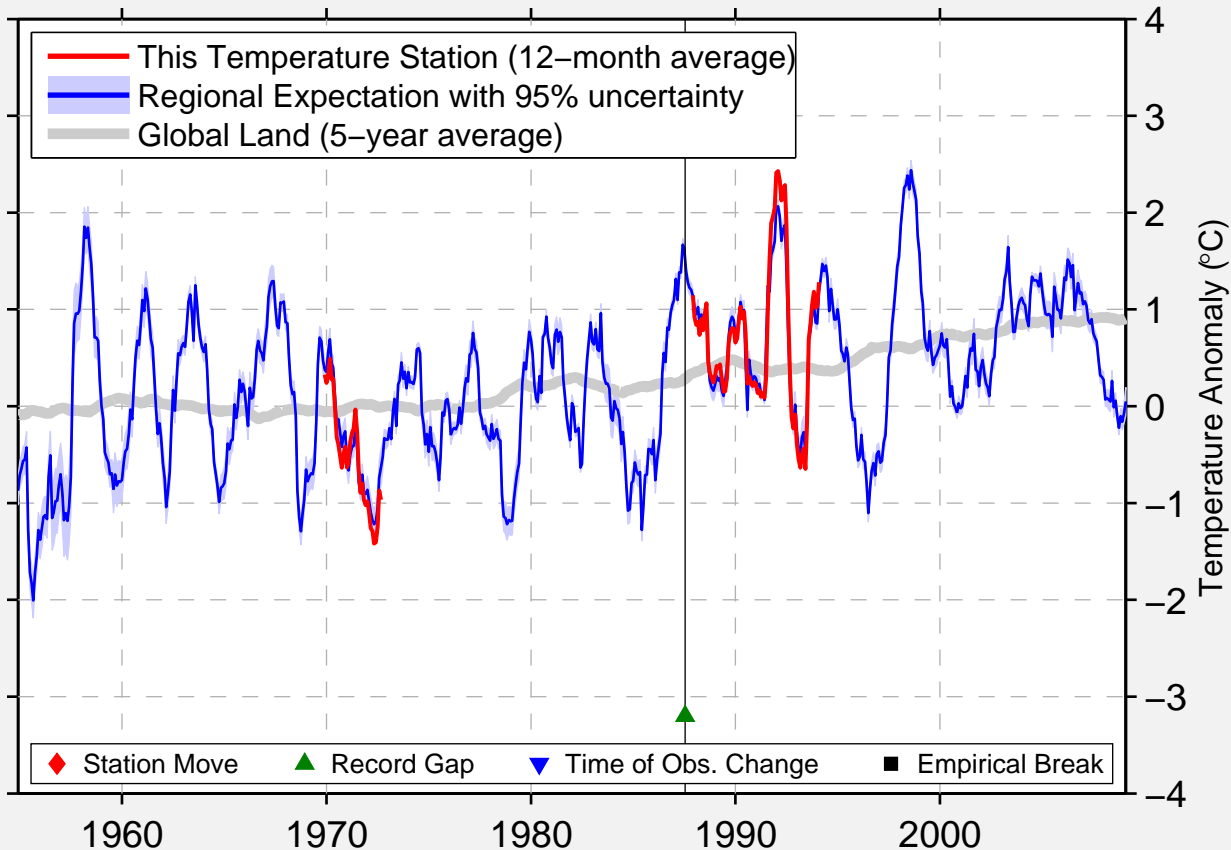

# MALAKWA EAGLE R HATCHERY

51.000 N, 118.650 W (Canada)

Data Quality Controlled and Aligned at Breakpoints

Berkeley Earth