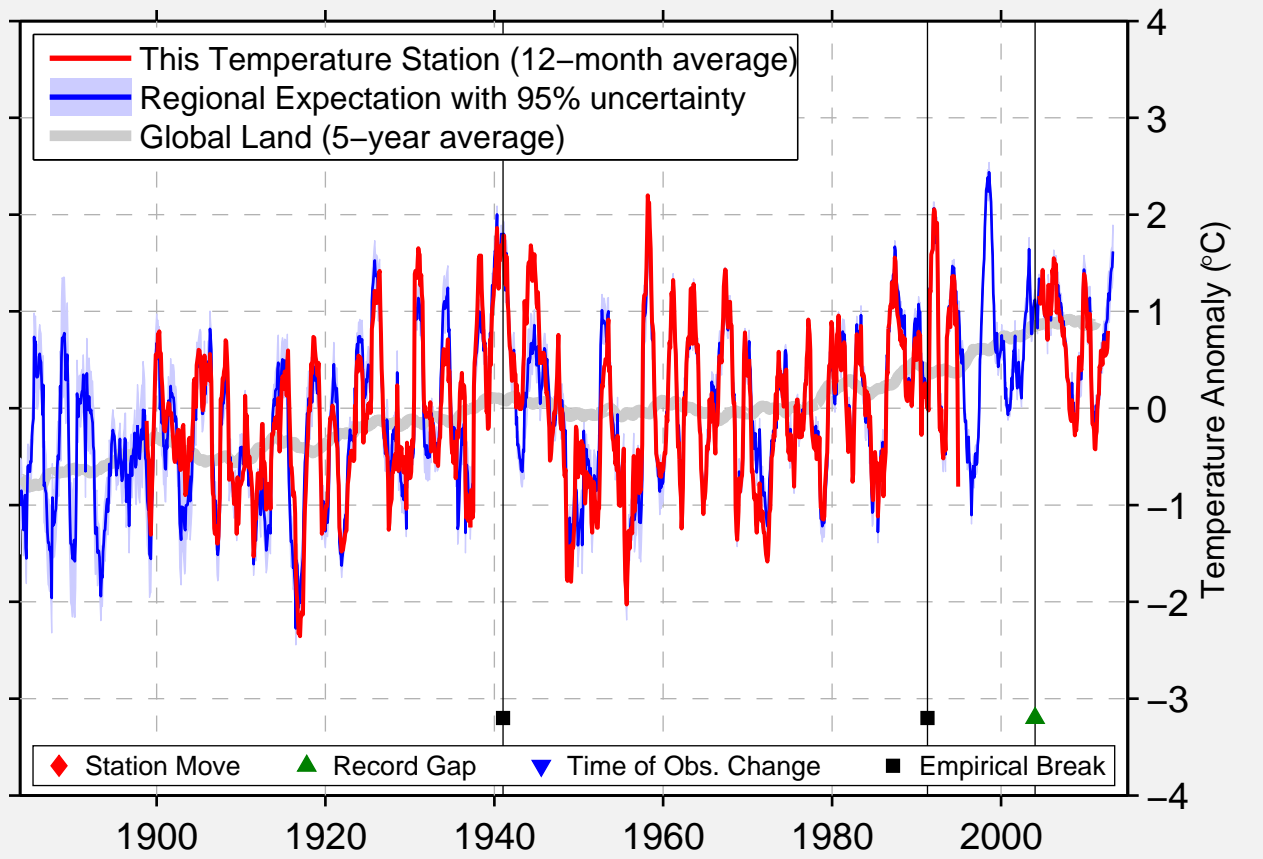

REVELSTOKE A, BC

50.961 N, 118.183 W (Canada)

Data Quality Controlled and Aligned at Breakpoints

Berkeley Earth