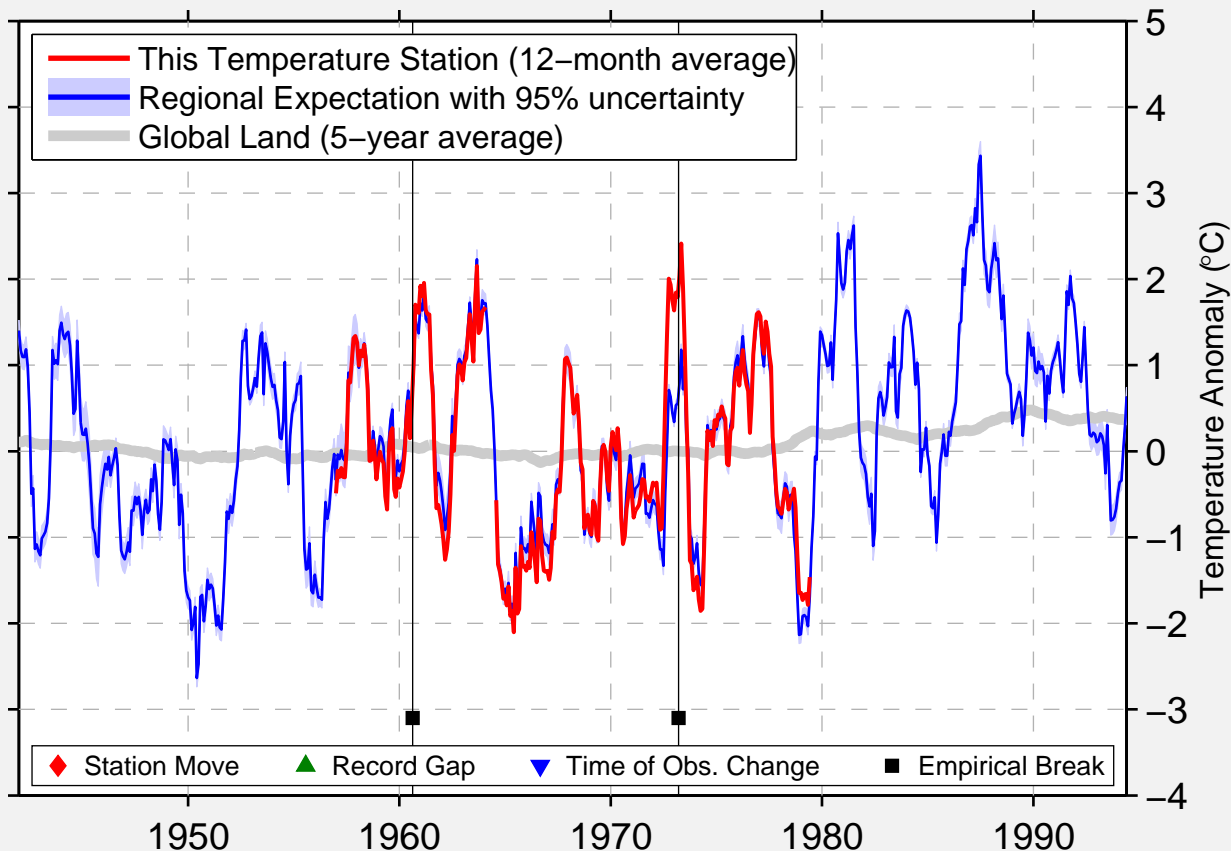

# MELVILLE

50.950 N, 102.800 W (Canada)

Data Quality Controlled and Aligned at Breakpoints

Berkeley Earth