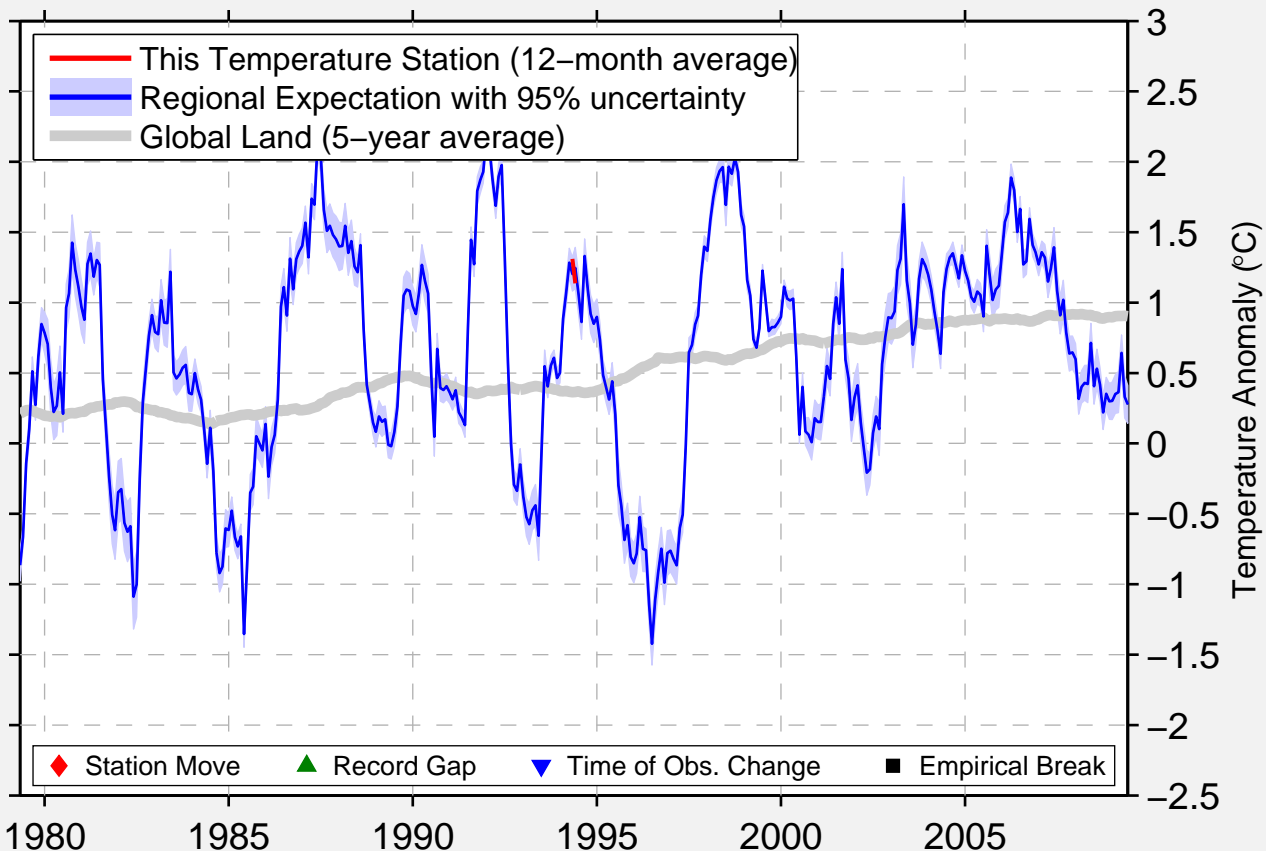

NAKISKA RIDGETOP

50.950 N, 115.183 W (Canada)

Data Quality Controlled and Aligned at Breakpoints

Berkeley Earth