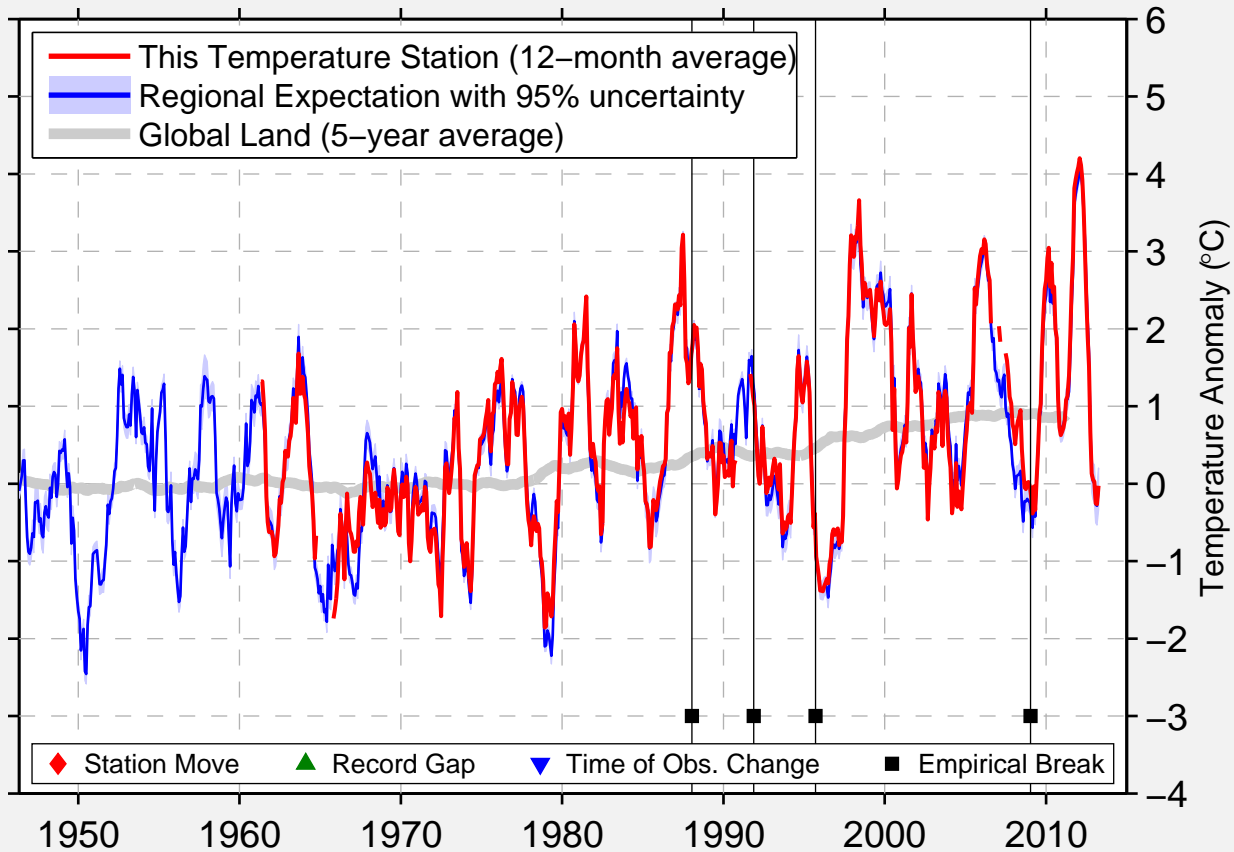

# ARBORG

50.930 N, 97.080 W (Canada)

Data Quality Controlled and Aligned at Breakpoints

Berkeley Earth