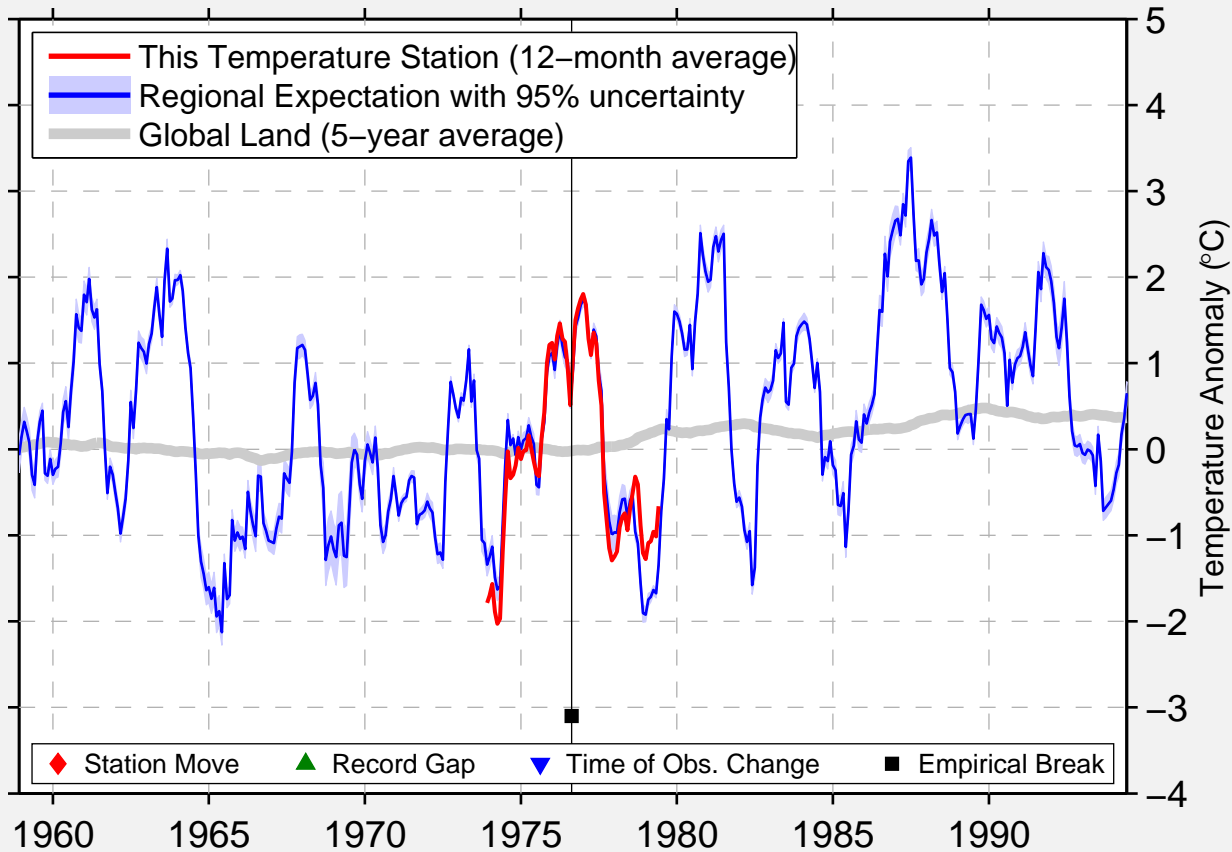

AYLESBURY

50.930 N, 105.700 W (Canada)

Data Quality Controlled and Aligned at Breakpoints

Berkeley Earth