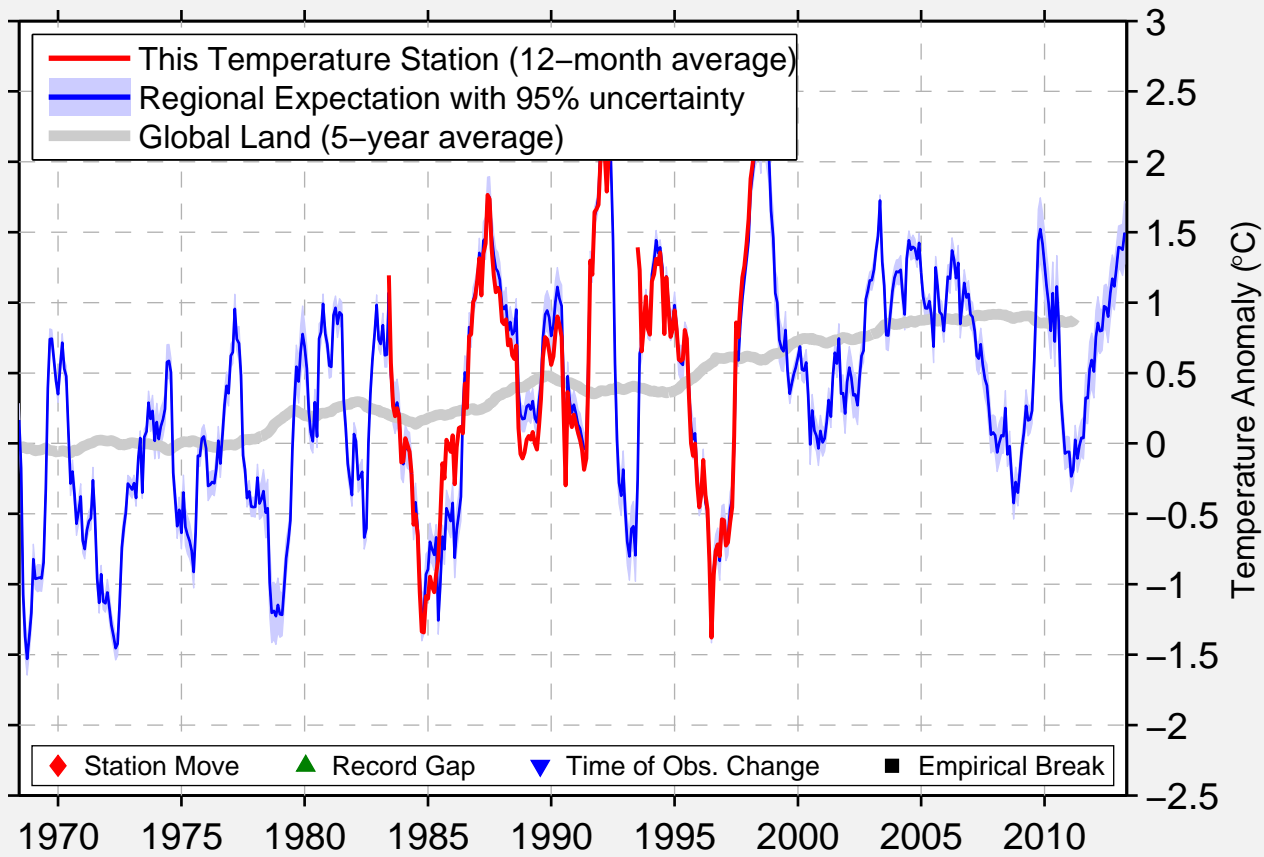

CACHE CREEK 16 MILE

50.920 N, 121.420 W (Canada)

Data Quality Controlled and Aligned at Breakpoints

Berkeley Earth