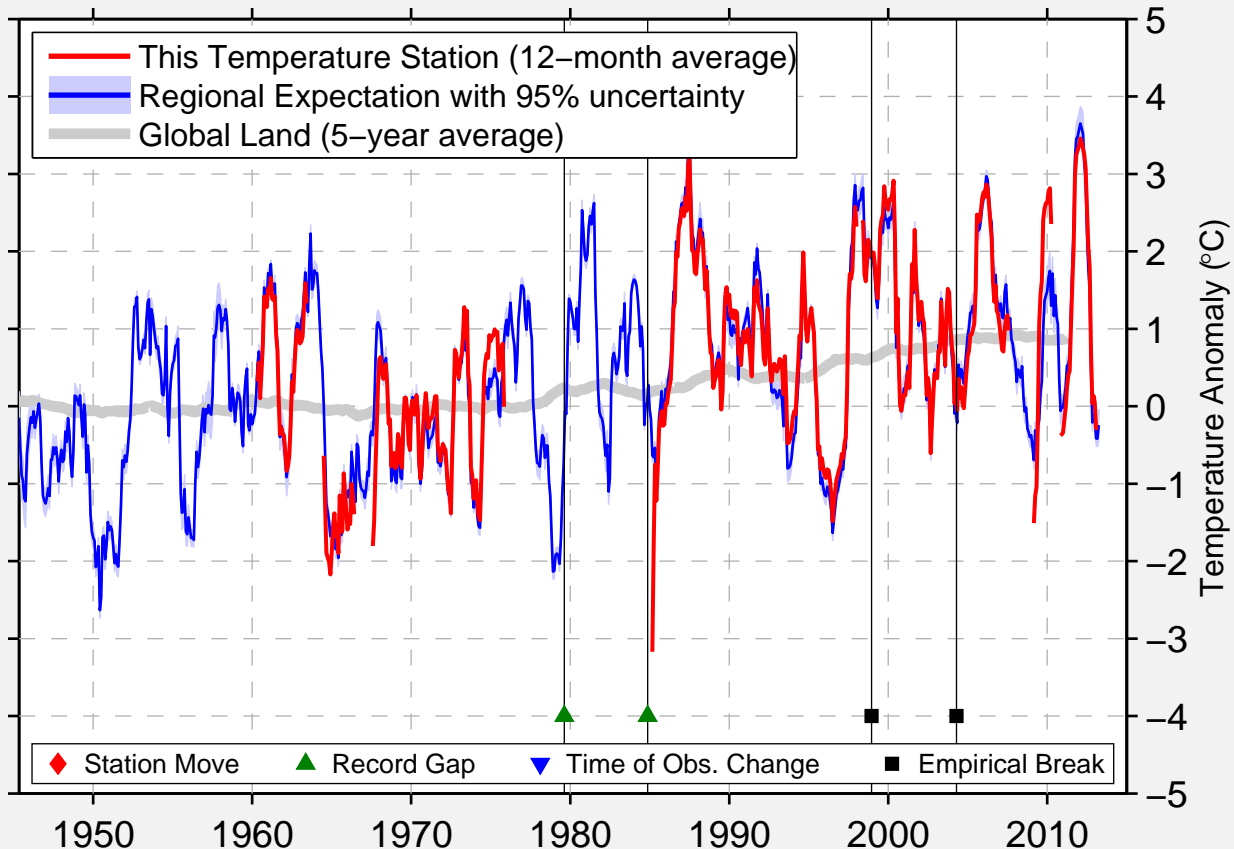

# LANGENBURG

50.900 N, 101.720 W (Canada)

Data Quality Controlled and Aligned at Breakpoints

Berkeley Earth