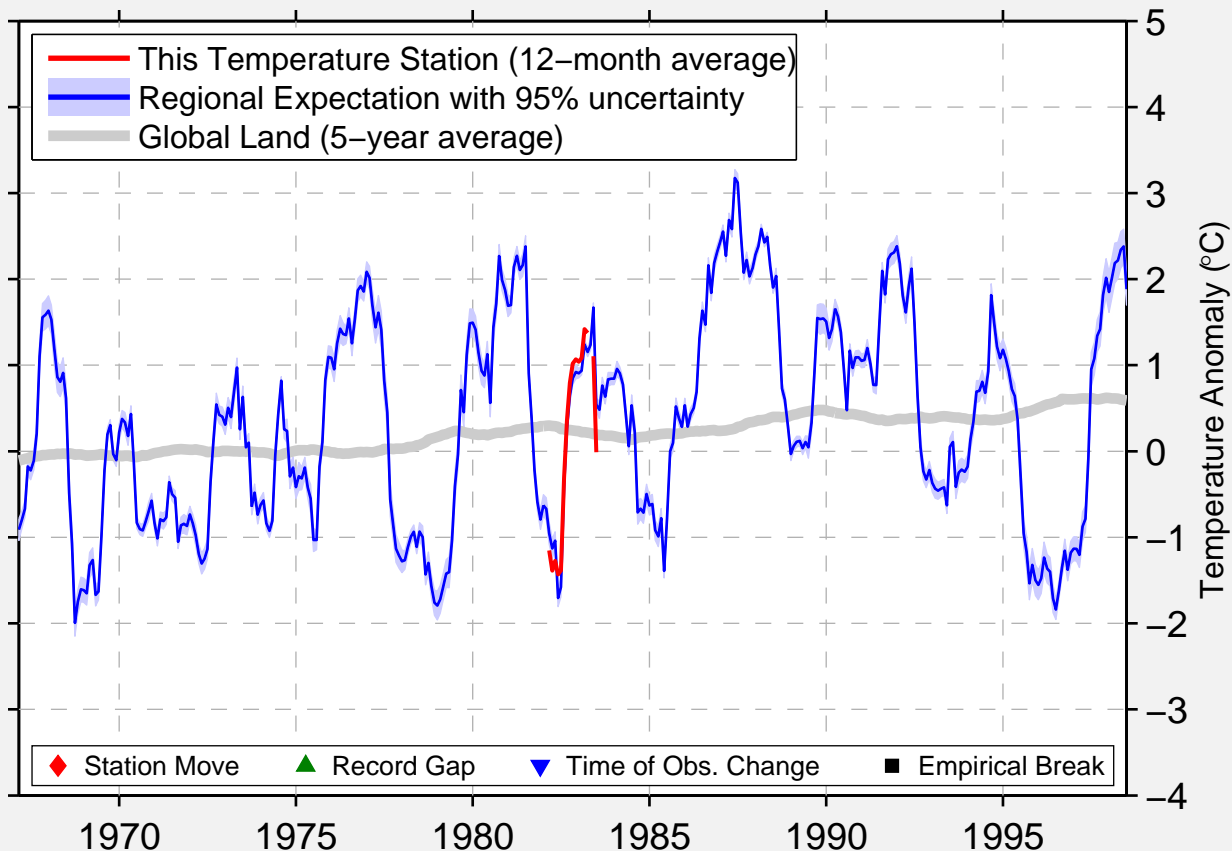

# PORTREEVE

50.880 N, 109.050 W (Canada)

Data Quality Controlled and Aligned at Breakpoints

Berkeley Earth