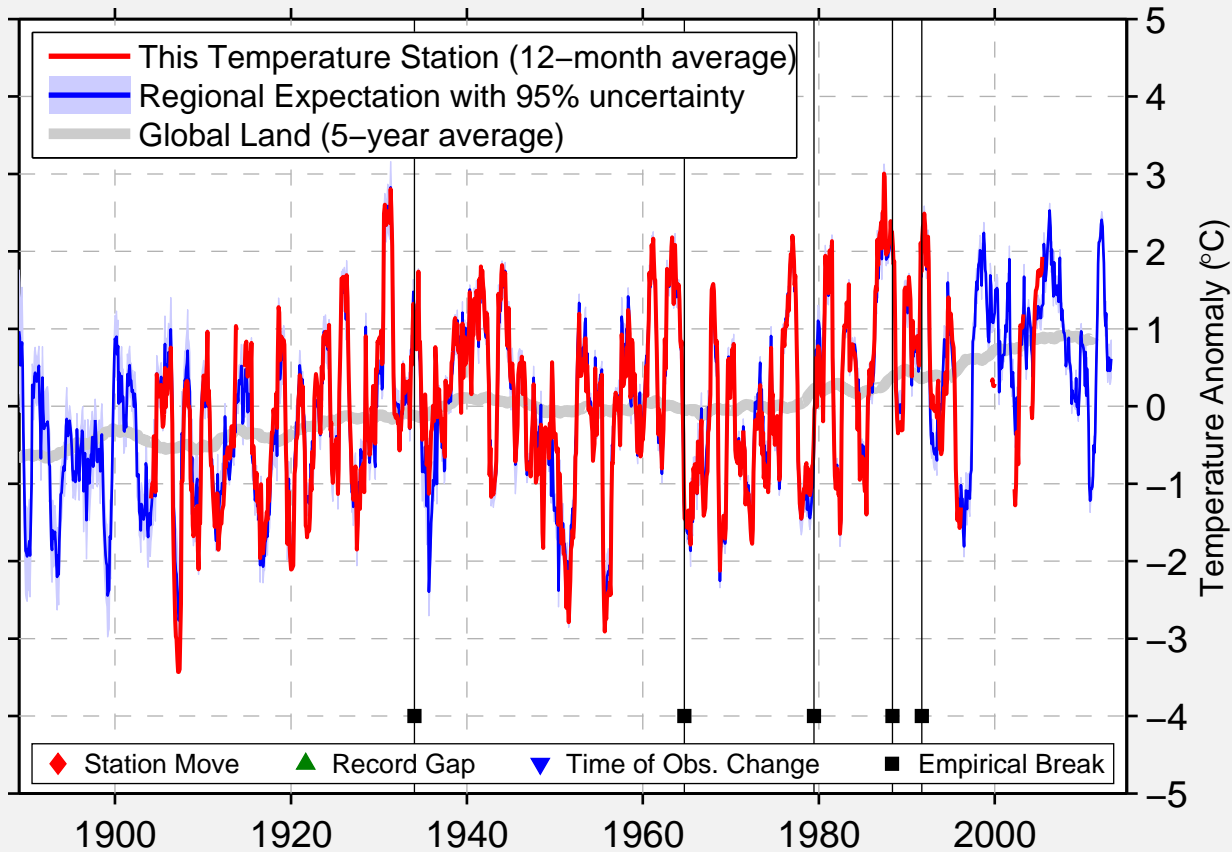

GLEICHEN,AL

50.880 N, 113.052 W (Canada)

Data Quality Controlled and Aligned at Breakpoints

Berkeley Earth