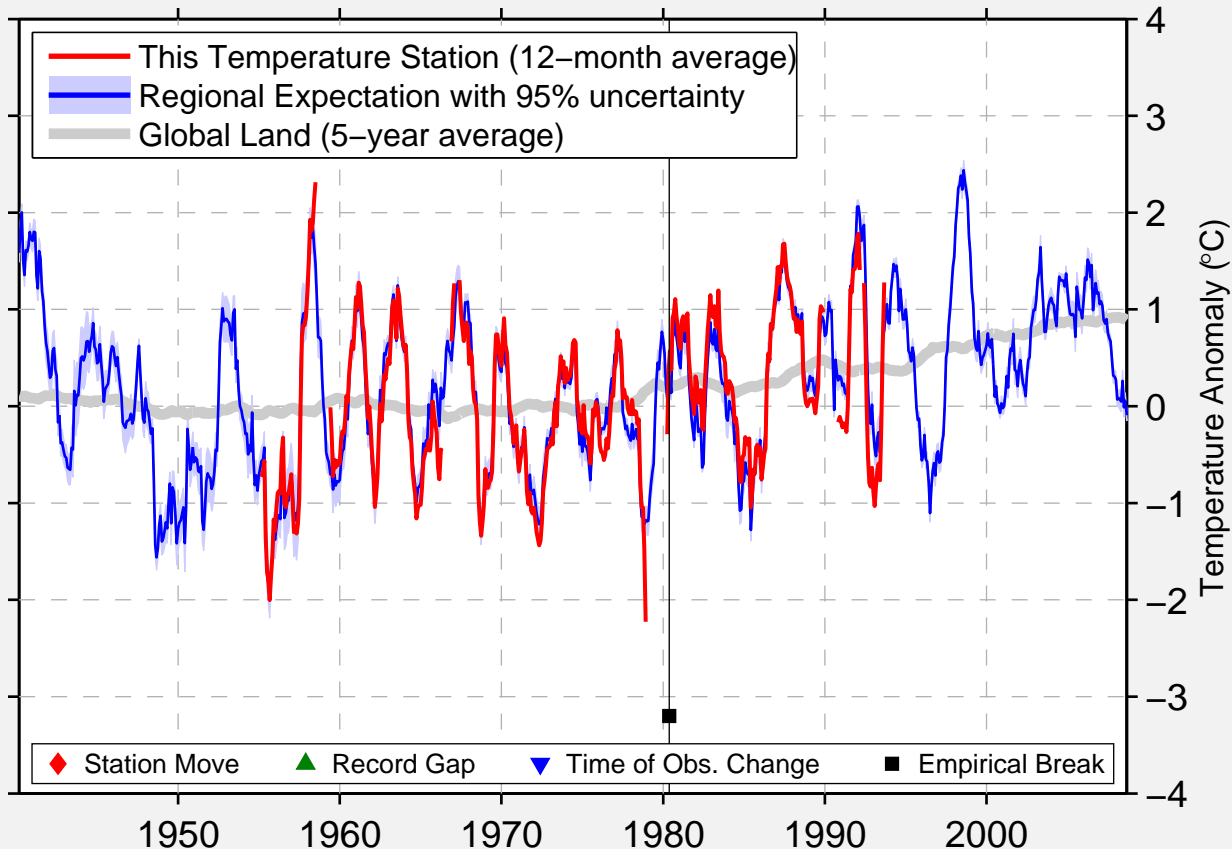

SICAMOUS 2

50.847 N, 118.980 W (Canada)

Data Quality Controlled and Aligned at Breakpoints

Berkeley Earth