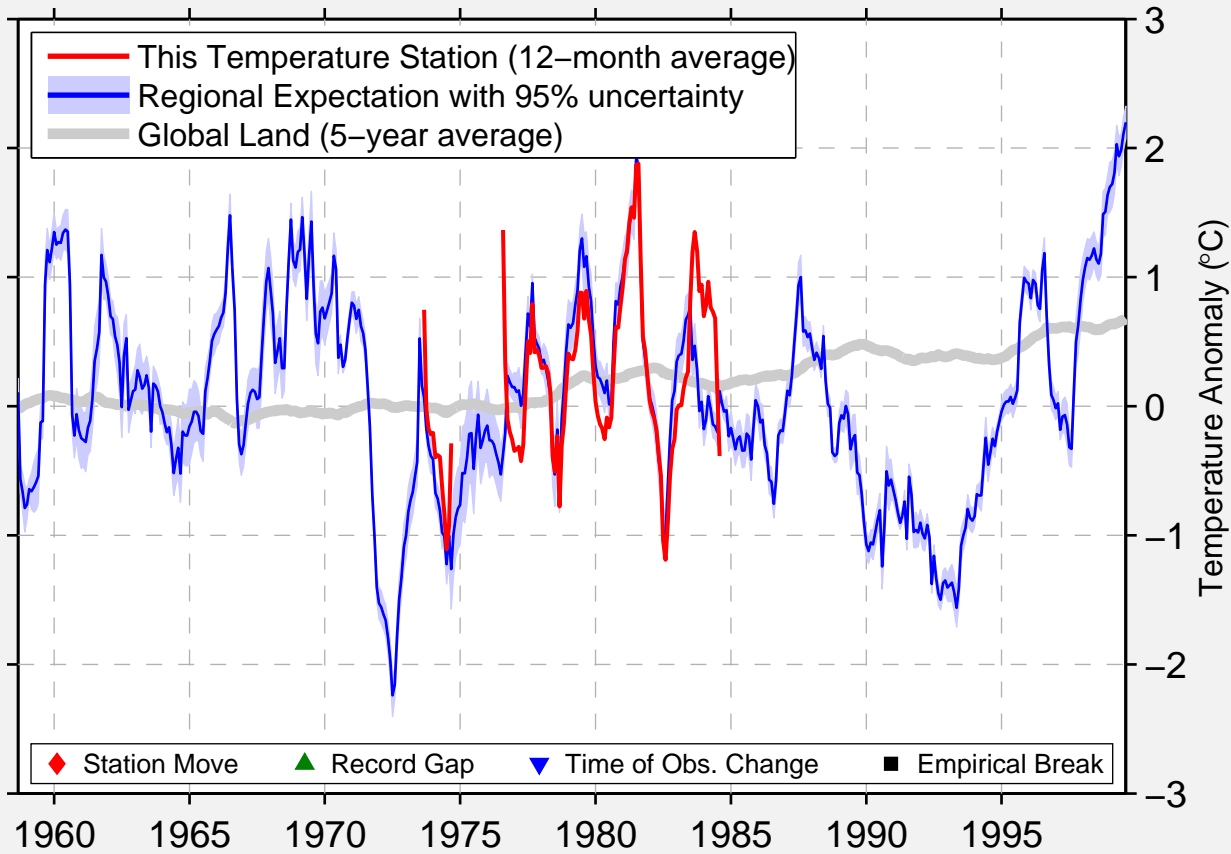

LA TABATIERE, QU

50.830 N, 58.970 W (Canada)

Data Quality Controlled and Aligned at Breakpoints

Berkeley Earth