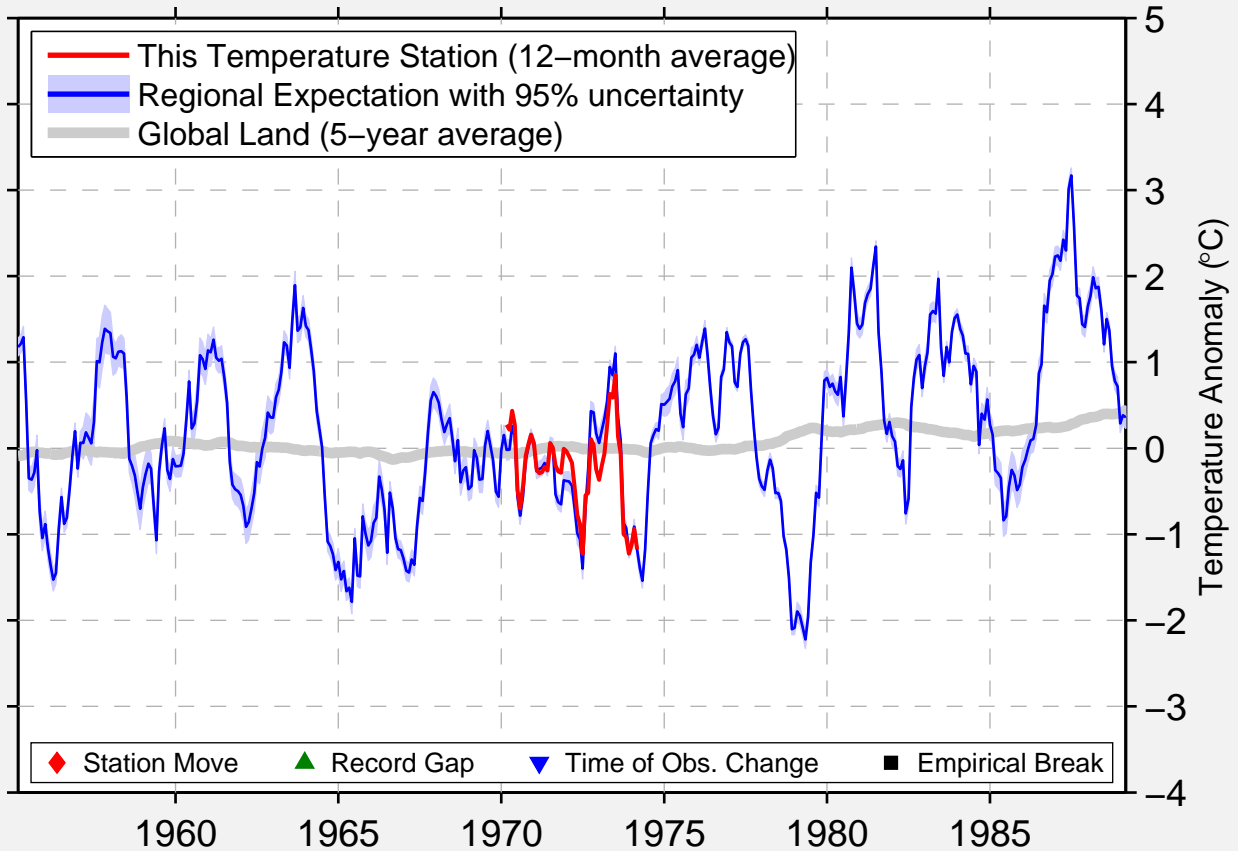

# CHATFIELD

50.820 N, 97.500 W (Canada)

Data Quality Controlled and Aligned at Breakpoints

Berkeley Earth