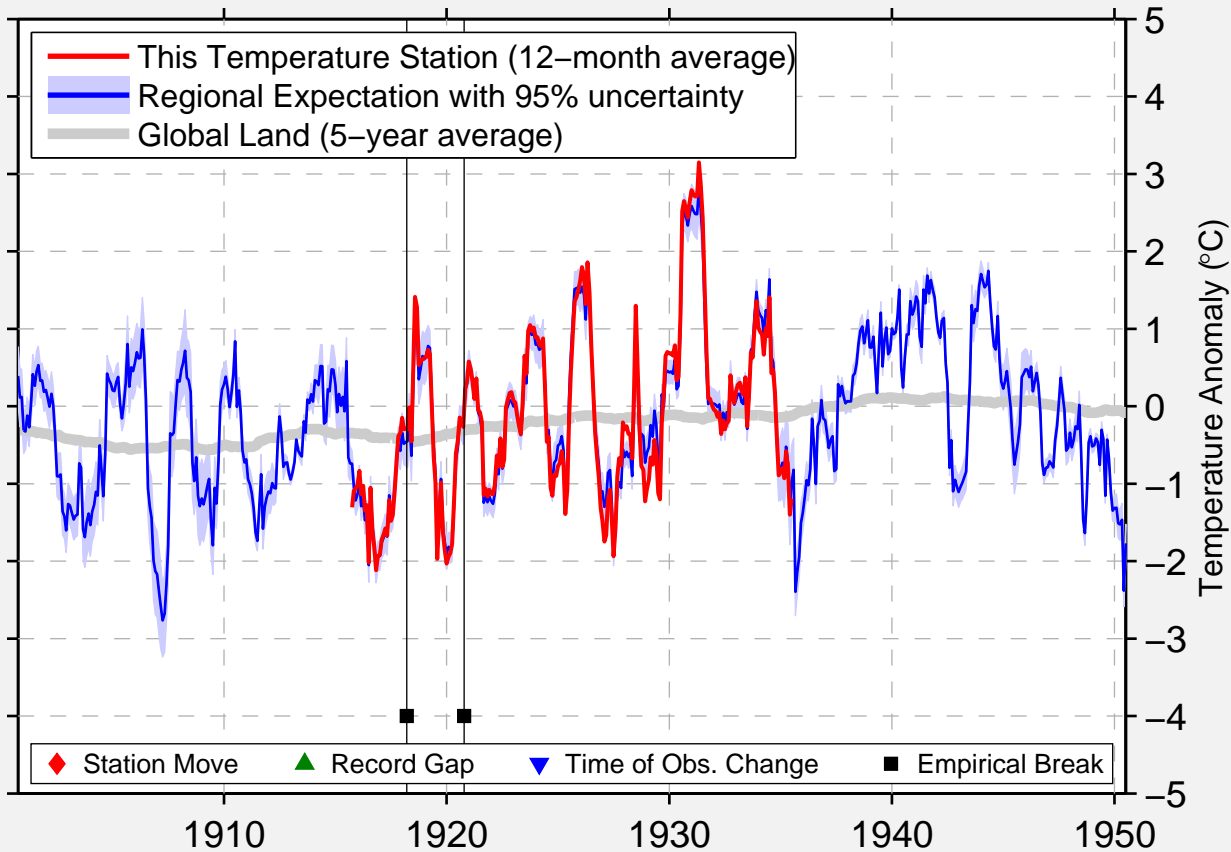

BASSANO DAM

50.780 N, 112.470 W (Canada)

Data Quality Controlled and Aligned at Breakpoints

Berkeley Earth