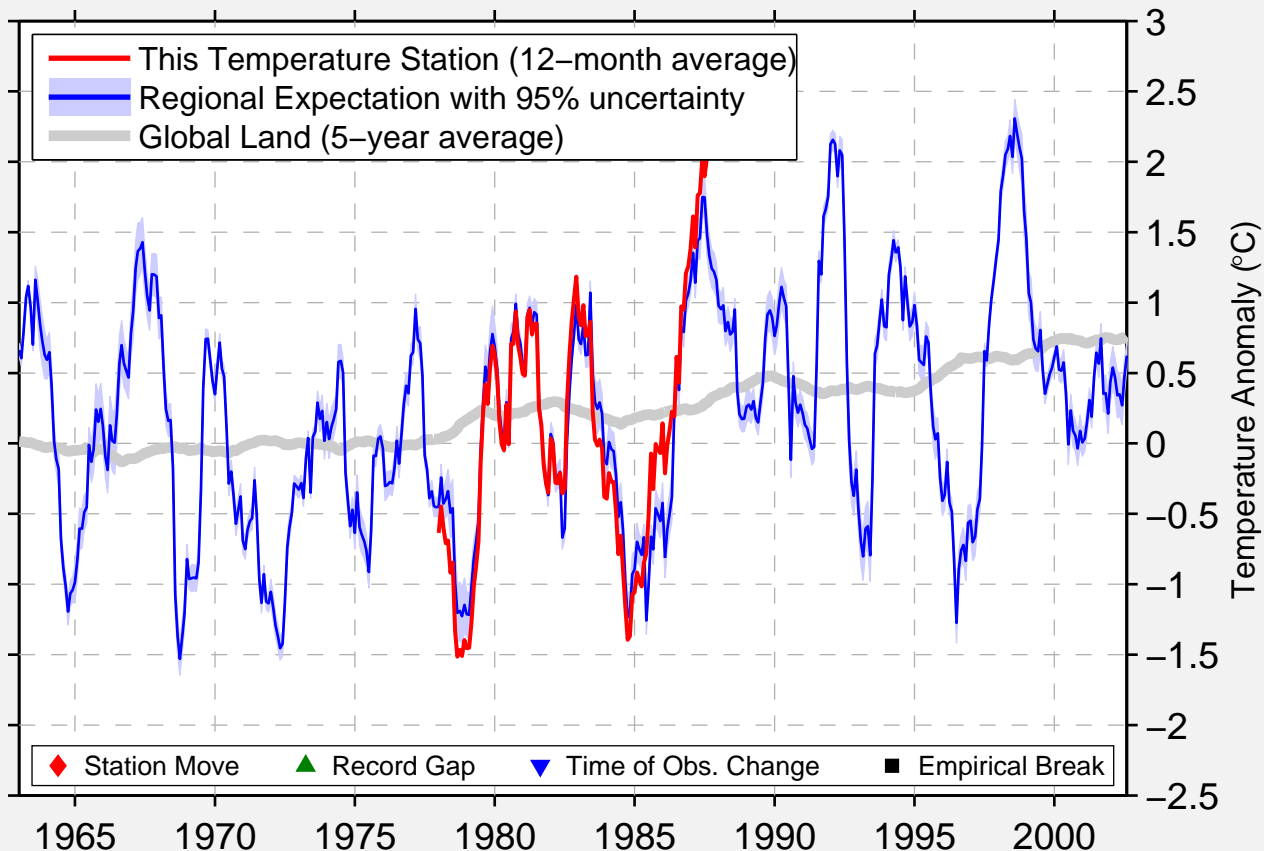

# MT LOLO ADMIN KAMLOOPS

50.780 N, 120.180 W (Canada)

Data Quality Controlled and Aligned at Breakpoints

Berkeley Earth