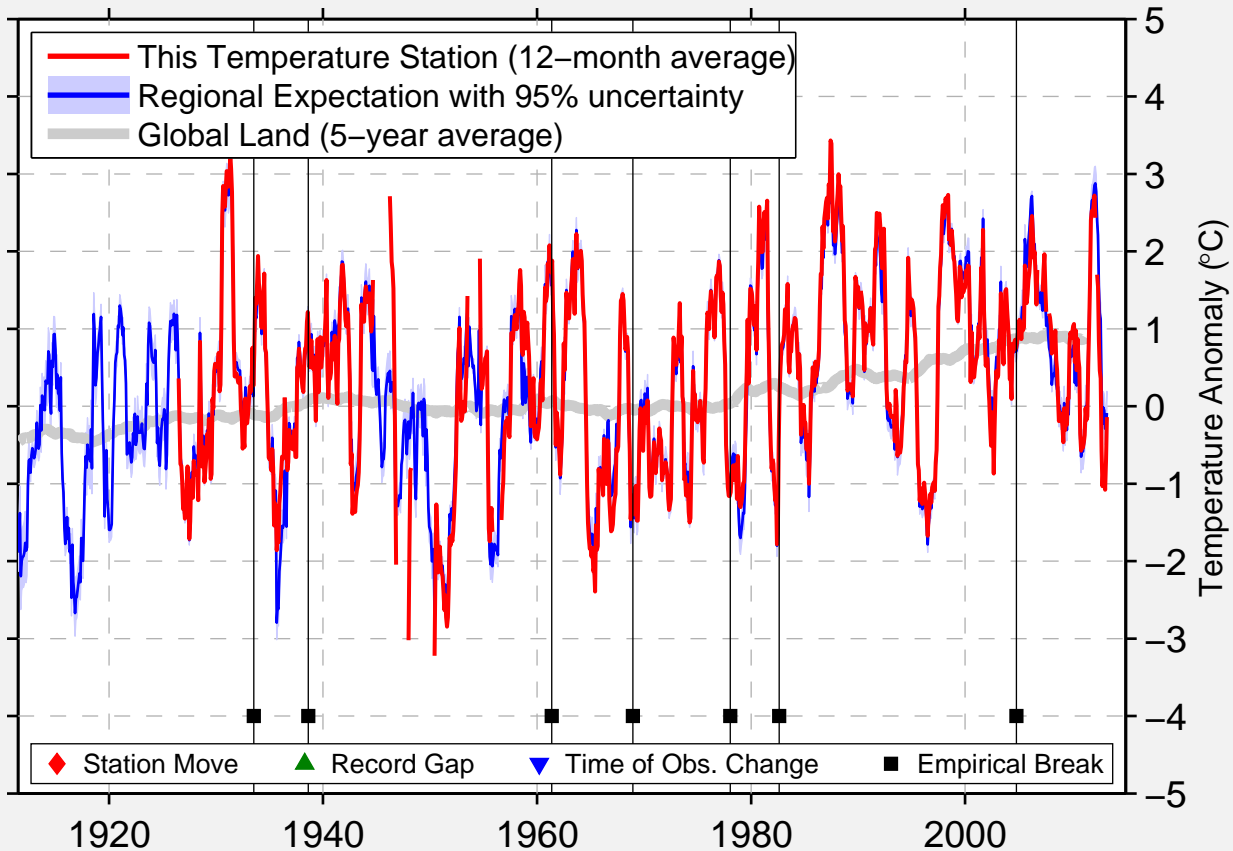

# BEECHY, SA

50.770 N, 107.320 W (Canada)

Data Quality Controlled and Aligned at Breakpoints

Berkeley Earth