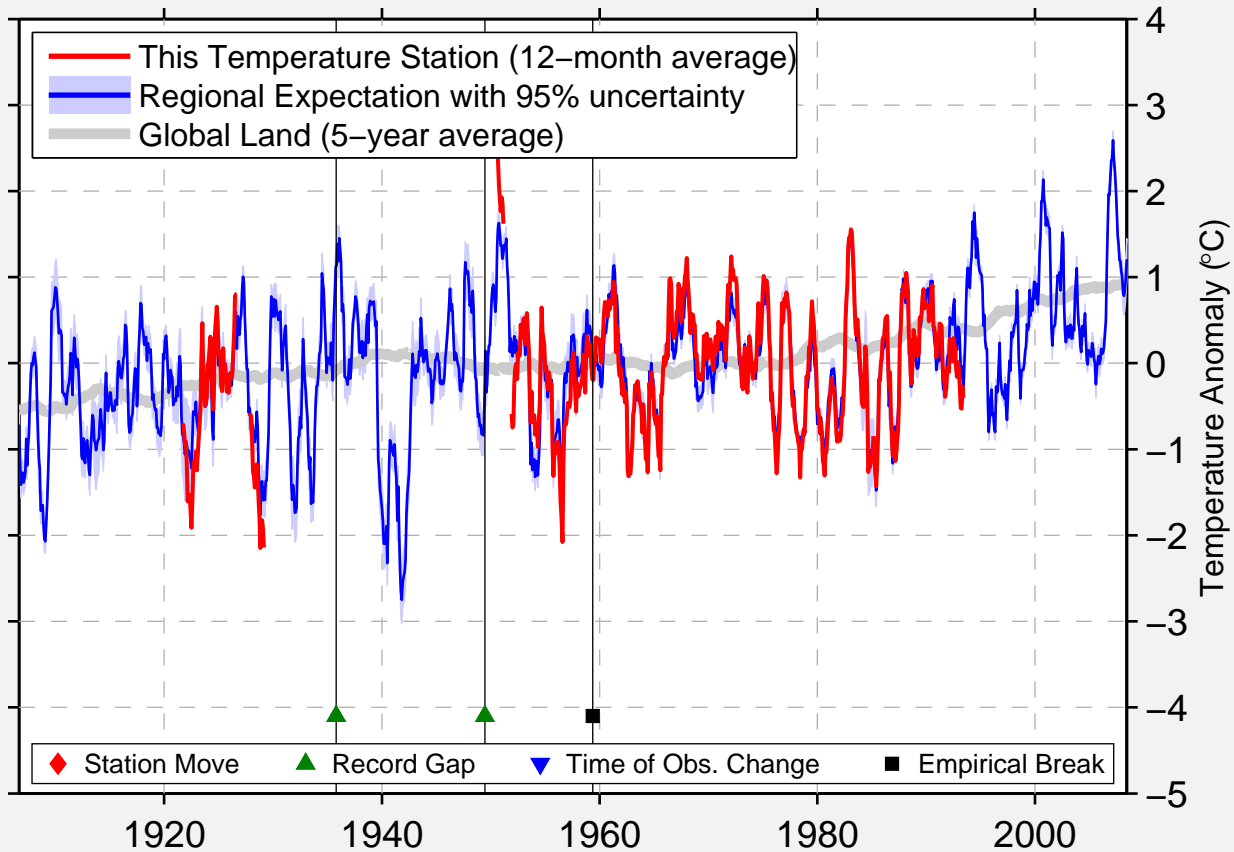

# BAIA MARE

47.667 N, 23.500 E (Romania)

Data Quality Controlled and Aligned at Breakpoints

Berkeley Earth