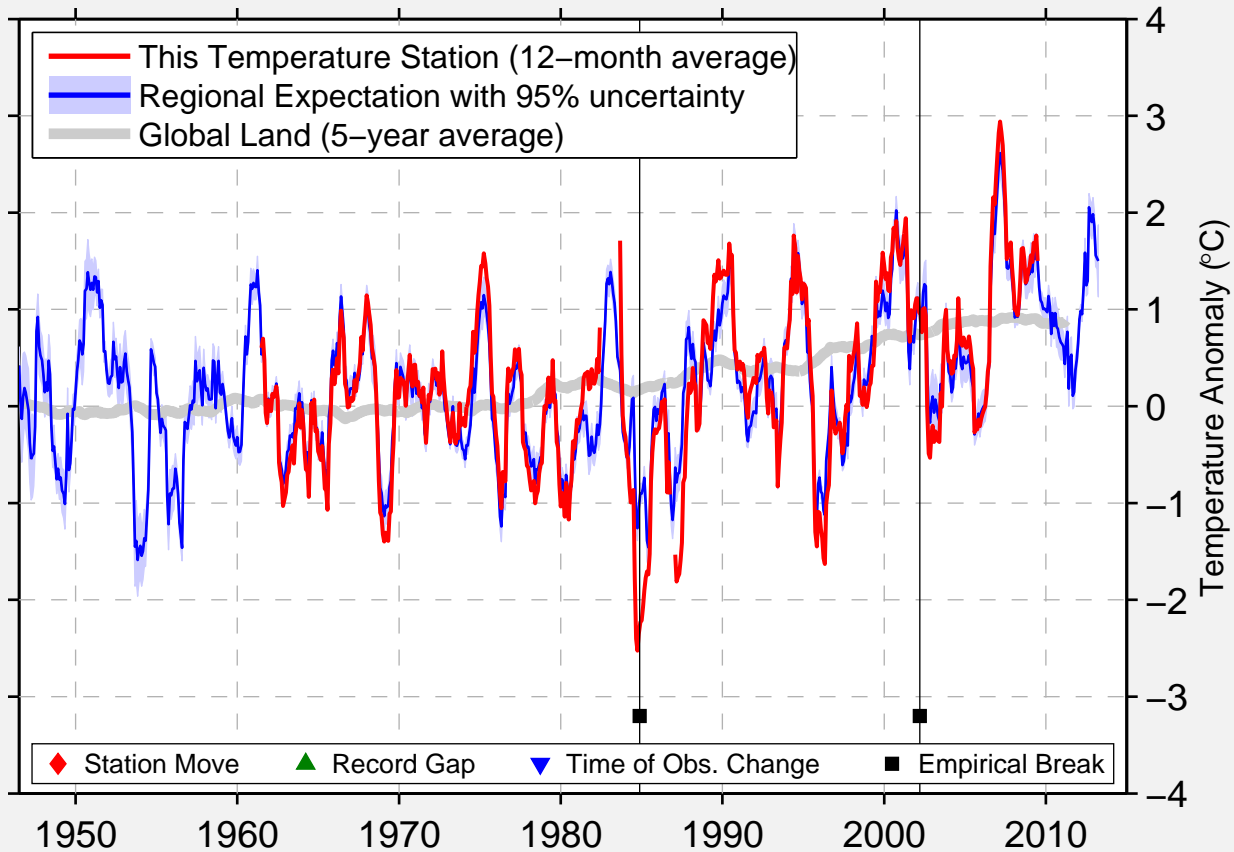

BACAU

46.533 N, 26.917 E (Romania)

Data Quality Controlled and Aligned at Breakpoints

Berkeley Earth