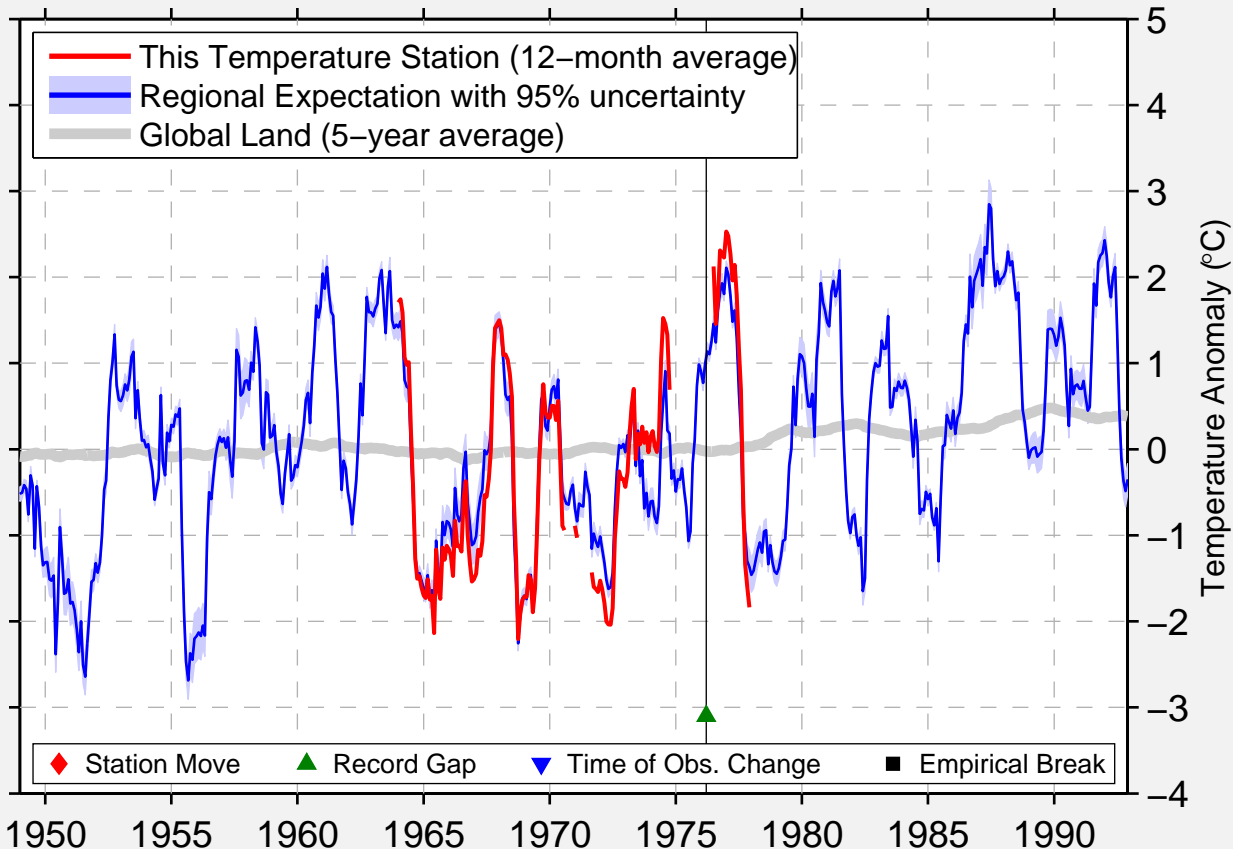

DUCHESS

50.730 N, 111.900 W (Canada)

Data Quality Controlled and Aligned at Breakpoints

Berkeley Earth