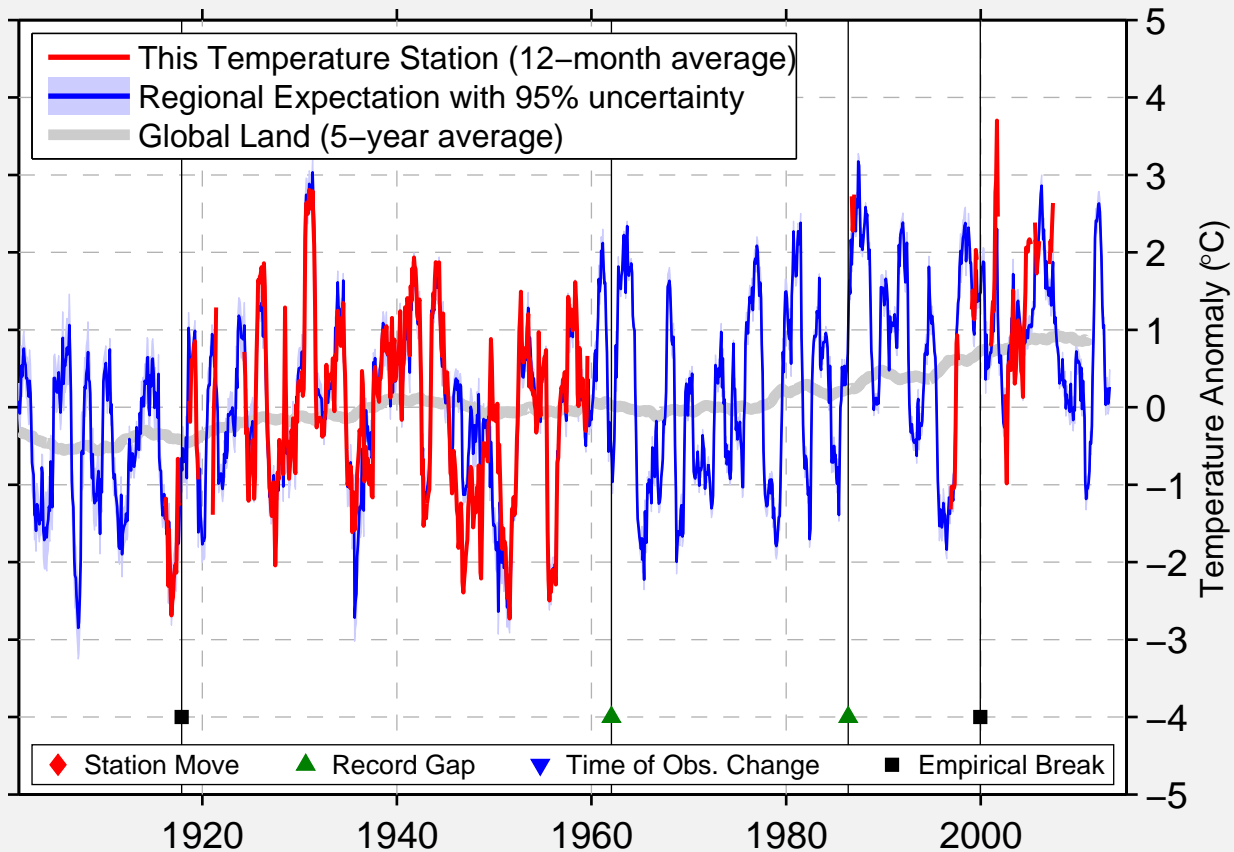

JENNER,AL

50.725 N, 111.190 W (Canada)

Data Quality Controlled and Aligned at Breakpoints

Berkeley Earth