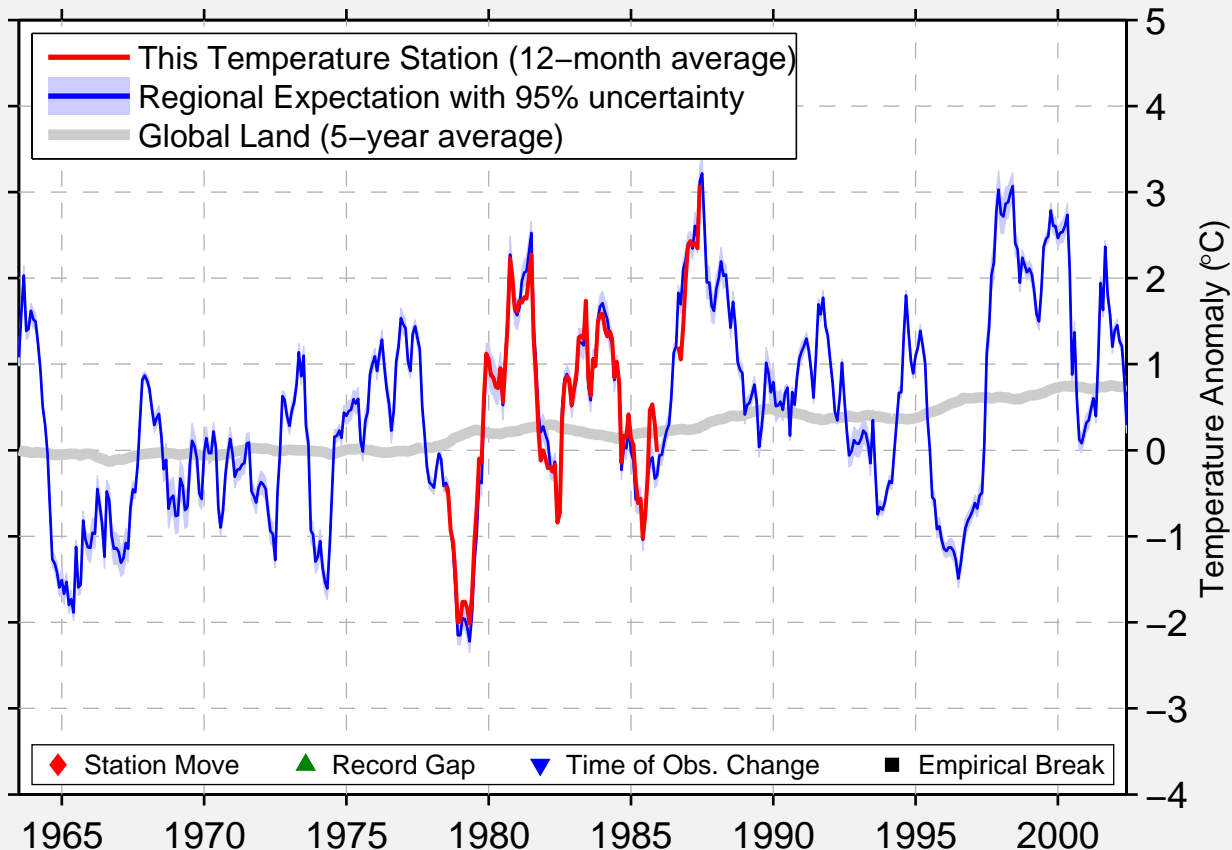

RIDING MTN AUDY

50.720 N, 100.230 W (Canada)

Data Quality Controlled and Aligned at Breakpoints

Berkeley Earth