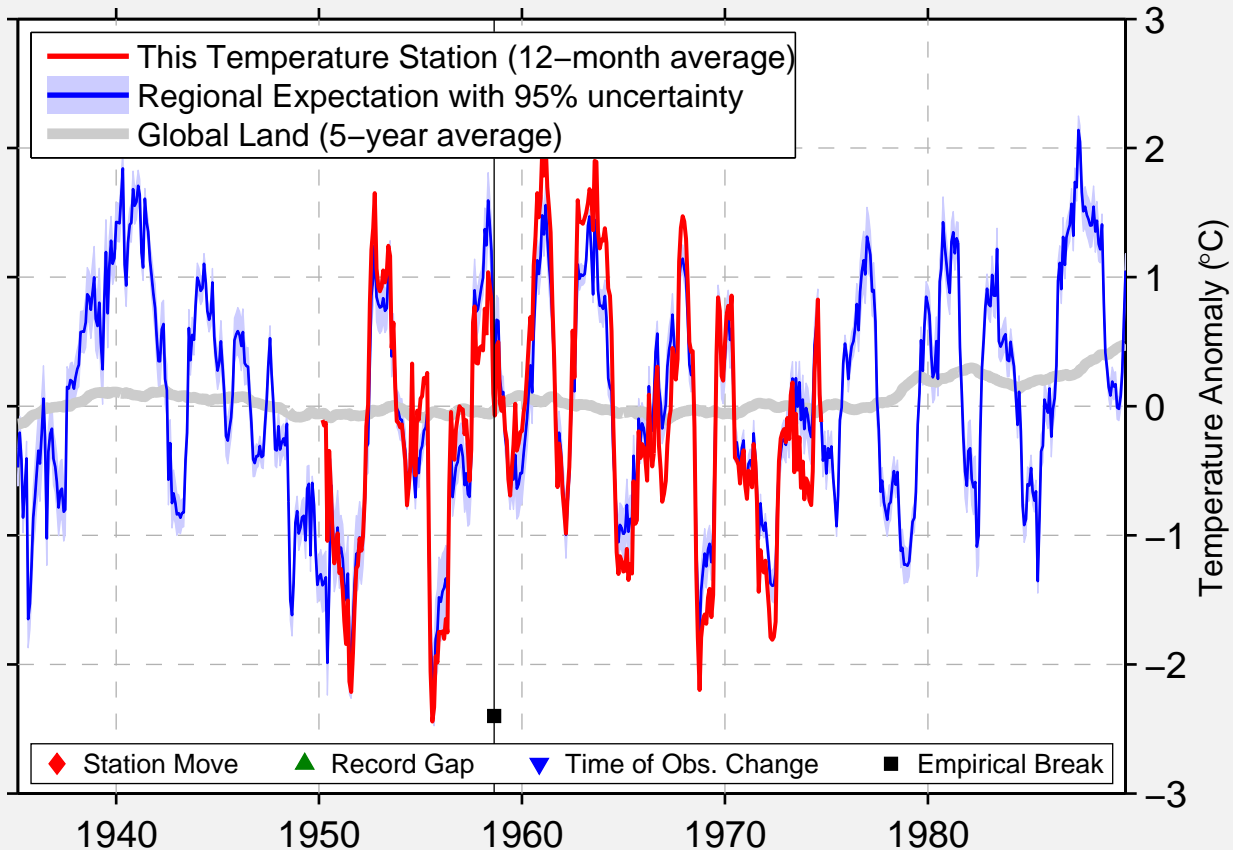

TURNER VALLEY

50.720 N, 114.350 W (Canada)

Data Quality Controlled and Aligned at Breakpoints

Berkeley Earth