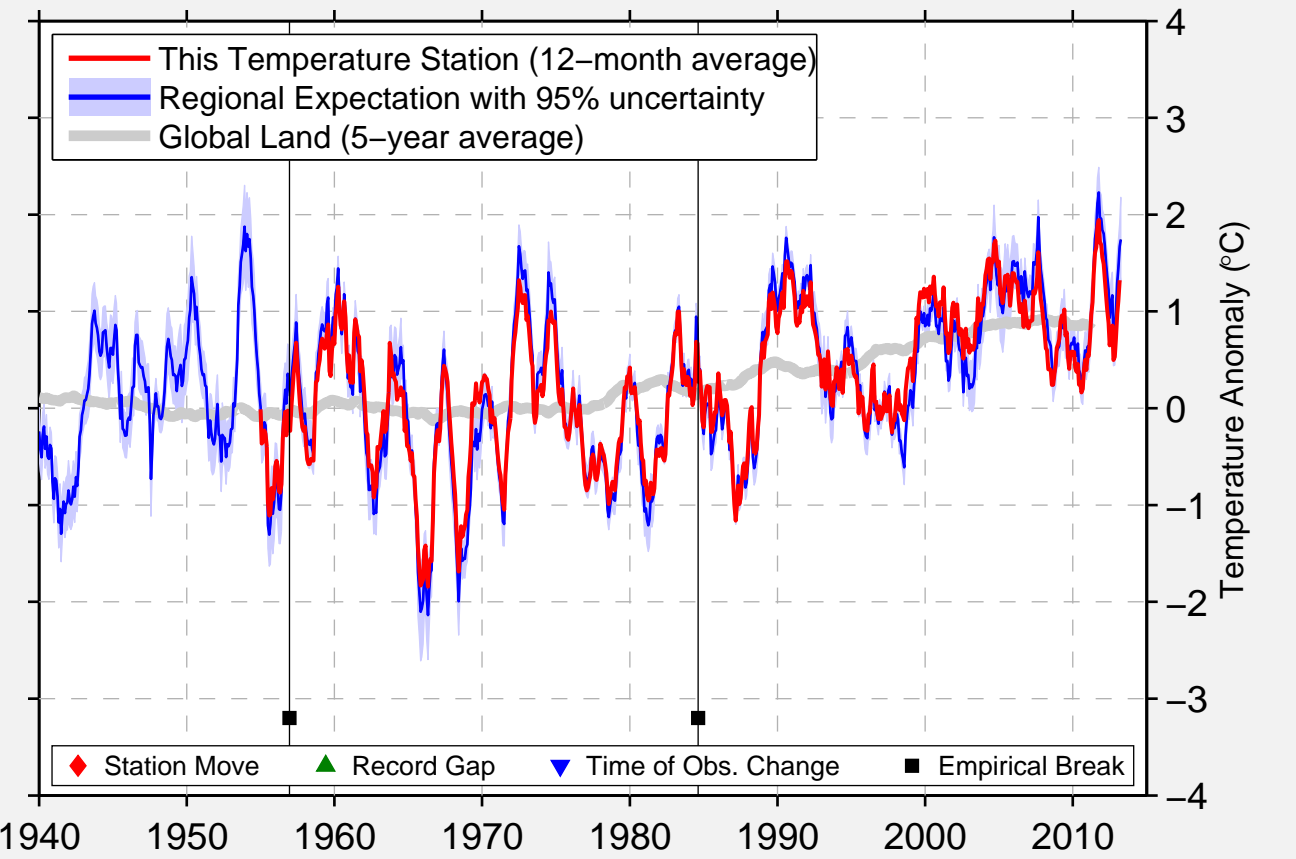

FRUHOLMEN FYR

71.093 N, 23.995 E (Norway)

Data Quality Controlled and Aligned at Breakpoints

Berkeley Earth