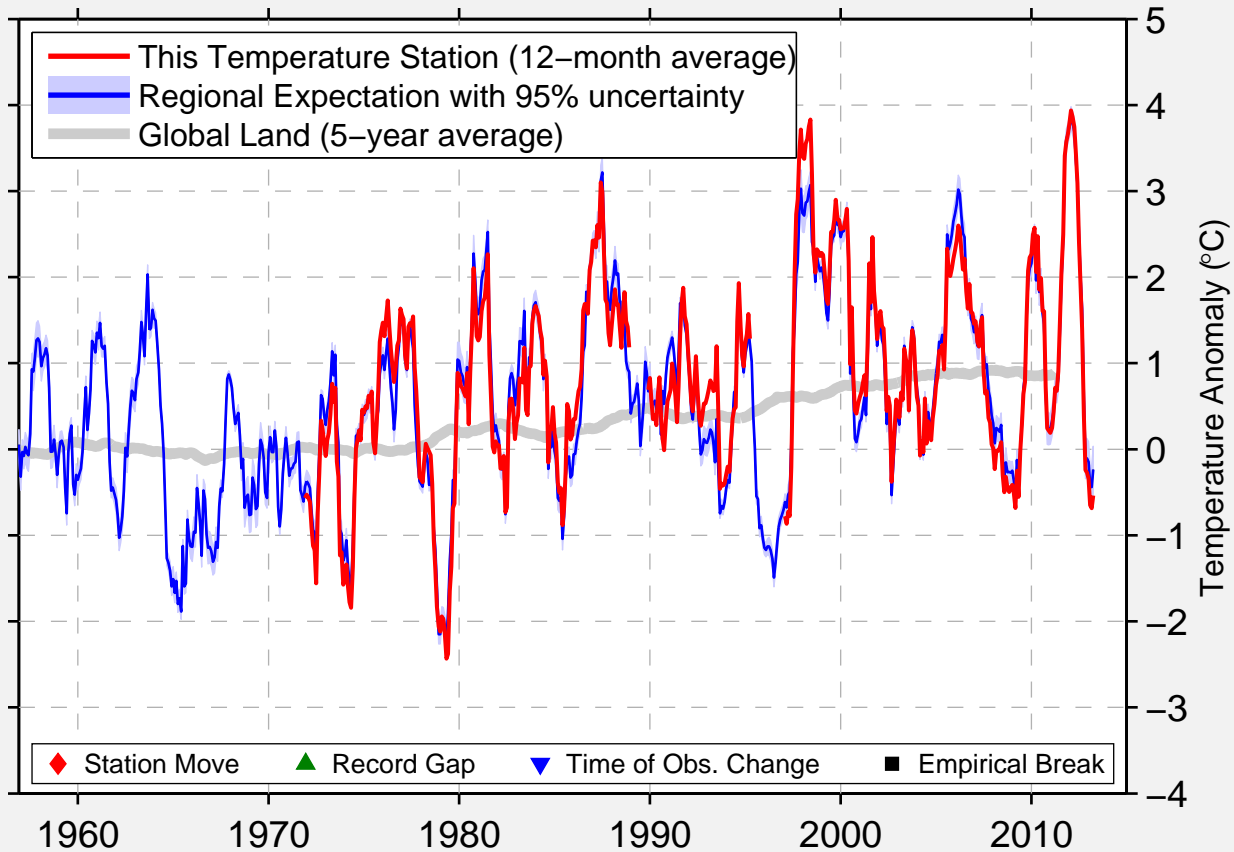

MC CREARY

50.717 N, 99.533 W (Canada)

Data Quality Controlled and Aligned at Breakpoints

Berkeley Earth