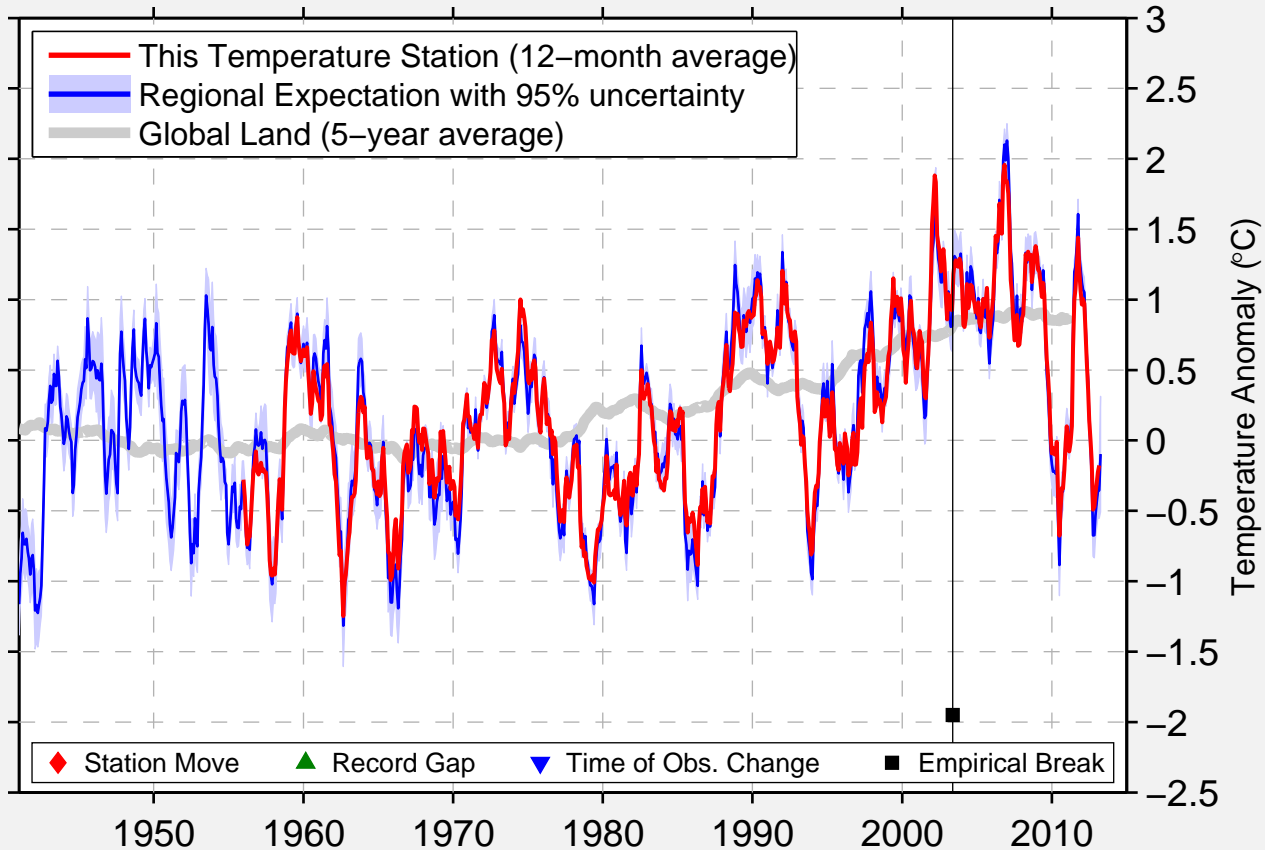

# SVINOY FYR

62.329 N, 5.268 E (Norway)

Data Quality Controlled and Aligned at Breakpoints

Berkeley Earth