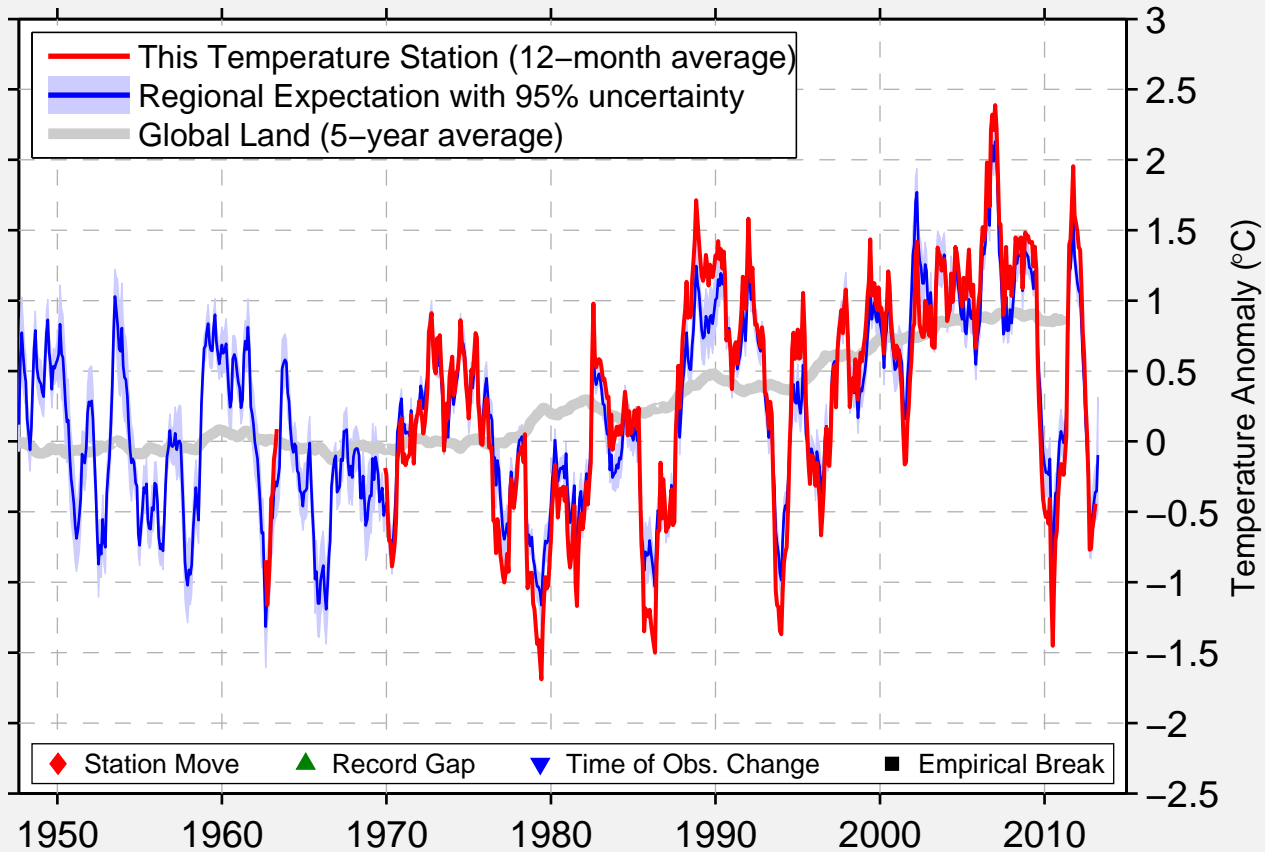

SANDANE

61.788 N, 6.183 E (Norway)

Data Quality Controlled and Aligned at Breakpoints

Berkeley Earth